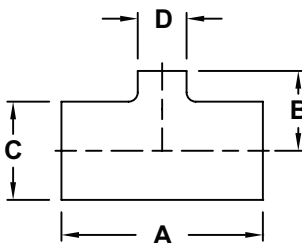

3 Polished Reducing Weld Tees - B7RWWW

Tube OD	Dimensions				Wall Thk.	polished ID/OD 304 Stainless Steel		polished ID/OD 316L Stainless Steel	
	A	B	C	D		Part #	Price/E	Part #	Price/E
1½" x 1"	3.312"	1.375"	1.500"	1.000"	.065"	B7RWWW-G150100P	$68.45	B7RWWW-R150100P	$76.00
2" x 1"	4.124"	1.625"	2.000"	1.000"	.065"	B7RWWW-G200100P	84.20	B7RWWW-R200100P	96.30
2" x 1½"	4.124"	1.906"	2.000"	1.500"	.065"	B7RWWW-G200150P	84.20	B7RWWW-R200150P	96.30
2½" x 1½"	4.688"	2.156"	2.500"	1.500"	.065"	B7RWWW-G250150P	92.30	B7RWWW-R250150P	98.55
2½" x 2"	4.688"	2.312"	2.500"	2.000"	.065"	B7RWWW-G250200P	92.30	B7RWWW-R250200P	98.55
3" x 1½"	5.188"	2.406"	3.000"	1.500"	.065"	B7RWWW-G300150P	129.40	B7RWWW-R300150P	157.30
3" x 2"	5.188"	2.562"	3.000"	2.000"	.065"	B7RWWW-G300200P	129.40	B7RWWW-R300200P	157.30
4" x 2"	6.876"	3.062"	4.000"	2.000"	.083"	B7RWWW-G400200P	198.25	B7RWWW-R400200P	251.40
4" x 3"	6.876"	3.094"	4.000"	3.000"	.083"	B7RWWW-G400300P	198.25	B7RWWW-R400300P	251.40

N