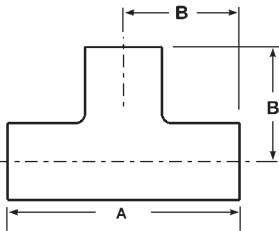

Weld Tees

3 Polished Short Weld Tees - B7WWW

Tube OD	Dimensions		Wall Thickness	polished ID/OD 304 Stainless Steel		polished ID/OD 316L Stainless Steel	
	A	B		Part #	Price/E	Part #	Price/E
1"	2.250"	1.125"	.065"	B7WWW-G100P	\$35.25	B7WWW-R100P	\$41.95
1½"	3.312"	1.656"	.065"	B7WWW-G150P	39.80	B7WWW-R150P	43.90
2"	4.124"	2.062"	.065"	B7WWW-G200P	50.05	B7WWW-R200P	55.70
2½"	4.688"	2.344"	.065"	B7WWW-G250P	61.85	B7WWW-R250P	76.40
3"	5.188"	2.594"	.065"	B7WWW-G300P	87.45	B7WWW-R300P	107.50
4"	6.876"	3.438"	.083"	B7WWW-G400P	135.40	B7WWW-R400P	158.80

3 Polished Long Weld Tees - B7W

Tube OD	Dimensions		Wall Thickness	polished ID/OD 304 Stainless Steel		polished ID/OD 316L Stainless Steel	
	A	B		Part #	Price/E	Part #	Price/E
¾"	4.000"	2.000"	.065"	---	---	B7W-R75P	\$133.20
1"	3.750"	1.875"	.065"	B7W-G100P	\$39.90	B7W-R100P	47.40
1½"	4.500"	2.250"	.065"	B7W-G150P	39.85	B7W-R150P	52.20
2"	6.000"	3.000"	.065"	B7W-G200P	47.40	B7W-R200P	73.75
2½"	6.000"	3.000"	.065"	B7W-G250P	64.95	B7W-R250P	102.45
3"	6.500"	3.250"	.065"	B7W-G300P	97.10	B7W-R300P	127.20
4"	7.750"	3.875"	.083"	B7W-G400P	144.25	B7W-R400P	211.80