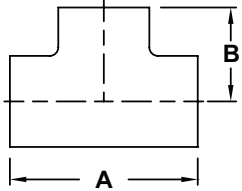

Weld Tees

3 Polished Short Weld Tees - B7WWW

Tube OD	Dimensions		Wall Thickness	polished ID/OD 304 Stainless Steel		polished ID/OD 316L Stainless Steel	
	A	B		Part #	Price/E	Part #	Price/E
1"	2.250"	1.125"	.065"	B7WWW-G100P	\$35.25	B7WWW-R100P	\$41.95
1½"	3.312"	1.656"	.065"	B7WWW-G150P	39.80	B7WWW-R150P	43.90
2"	4.124"	2.062"	.065"	B7WWW-G200P	50.05	B7WWW-R200P	55.70
2½"	4.688"	2.344"	.065"	B7WWW-G250P	61.85	B7WWW-R250P	76.40
3"	5.188"	2.594"	.065"	B7WWW-G300P	87.45	B7WWW-R300P	107.50
4"	6.876"	3.438"	.083"	B7WWW-G400P	135.40	B7WWW-R400P	158.80

3 Polished Long Weld Tees - B7W

Tube OD	Dimensions		Wall Thickness	polished ID/OD 304 Stainless Steel		polished ID/OD 316L Stainless Steel	
	A	B		Part #	Price/E	Part #	Price/E
¾"	4.000"	2.000"	.065"	---	---	B7W-R75P	\$133.20
1"	3.750"	1.875"	.065"	B7W-G100P	\$39.90	B7W-R100P	47.40
1½"	4.500"	2.250"	.065"	B7W-G150P	39.85	B7W-R150P	52.20
2"	6.000"	3.000"	.065"	B7W-G200P	47.40	B7W-R200P	73.75
2½"	6.000"	3.000"	.065"	B7W-G250P	64.95	B7W-R250P	102.45
3"	6.500"	3.250"	.065"	B7W-G300P	97.10	B7W-R300P	127.20
4"	7.750"	3.875"	.083"	B7W-G400P	144.25	B7W-R400P	211.80