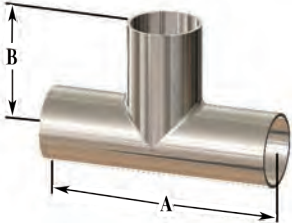

High Purity BioPharm Fittings

45° Clamp x Weld Elbows - T2KM

BPE Table DT-4.1.1-5

Size	Dimensions		PL finish - SF1		PM finish - SF4	
	A	B	Part #	Price/E	Part #	Price/E
1/2"	2.250"	1.000"	T2KM-050PL	\$102.20	T2KM-050PM	\$119.20
3/4"	2.250"	1.000"	T2KM-075PL	102.20	T2KM-075PM	119.20
1"	2.250"	1.125"	T2KM-100PL	99.05	T2KM-100PM	116.20
1 1/2"	2.500"	1.438"	T2KM-150PL	99.05	T2KM-150PM	117.65
2"	3.000"	1.750"	T2KM-200PL	113.05	T2KM-200PM	148.10
2 1/2"	3.375"	2.063"	T2KM-250PL	143.95	T2KM-250PM	190.15
3"	3.625"	2.380"	T2KM-300PL	192.35	T2KM-300PM	246.25
4"	4.500"	3.125"	T2KM-400PL	285.95	T2KM-400PM	328.90

45° Clamp x Clamp Elbows - T2KMP

BPE Table DT-4.1.1-6

Size	Dimension A	PL finish - SF1		PM finish - SF4	
		Part #	Price/E	Part #	Price/E
1/2"	1.000"	T2KMP-050PL	\$134.65	T2KMP-050PM	\$140.80
3/4"	1.000"	T2KMP-075PL	123.85	T2KMP-075PM	140.80
1"	1.125"	T2KMP-100PL	120.70	T2KMP-100PM	127.00
1 1/2"	1.438"	T2KMP-150PL	109.90	T2KMP-150PM	128.45
2"	1.750"	T2KMP-200PL	128.45	T2KMP-200PM	150.10
2 1/2"	2.063"	T2KMP-250PL	198.30	T2KMP-250PM	228.45
3"	2.380"	T2KMP-300PL	250.90	T2KMP-300PM	282.50
4"	3.125"	T2KMP-400PL	563.35	T2KMP-400PM	608.40

Weld x Weld x Weld Tees - T7WWW

BPE Table DT-4.1.2-1

Size	Dimensions		PL finish - SF1		PM finish - SF4	
	A	B	Part #	Price/E	Part #	Price/E
1/2"	3.750"	1.875"	T7WWW-050PL	\$106.65	T7WWW-050PM	\$119.85
3/4"	4.000"	2.000"	T7WWW-075PL	106.65	T7WWW-075PM	119.85
1"	4.250"	2.125"	T7WWW-100PL	96.35	T7WWW-100PM	109.50
1 1/2"	4.750"	2.375"	T7WWW-150PL	96.35	T7WWW-150PM	122.25
2"	5.750"	2.875"	T7WWW-200PL	111.10	T7WWW-200PM	148.75
2 1/2"	6.250"	3.125"	T7WWW-250PL	156.55	T7WWW-250PM	203.10
3"	6.750"	3.375"	T7WWW-300PL	199.85	T7WWW-300PM	246.25
4"	8.250"	4.125"	T7WWW-400PL	290.00	T7WWW-400PM	353.70