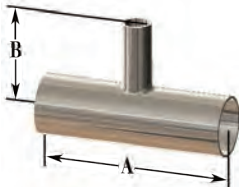

Weld x Weld x Weld Reducing Tees - T7RWWW

BPE Table DT-4.1.2-6

Size	Dimensions		PL finish - SF1		PM finish - SF4	
	A	B	Part #	Price/E	Part #	Price/E
3/4" x 1/2"	4.000"	2.000"	T7RWWW-075050PL	$116.60	T7RWWW-075050PM	$162.30
1" x 1/2"	4.250"	2.125"	T7RWWW-100050PL	120.30	T7RWWW-100050PM	168.35
1" x 3/4"	4.250"	2.125"	T7RWWW-100075PL	120.30	T7RWWW-100075PM	168.35
1 1/2" x 1/2"	4.750"	2.375"	T7RWWW-150050PL	157.75	T7RWWW-150050PM	178.80
1 1/2" x 3/4"	4.750"	2.375"	T7RWWW-150075PL	120.30	T7RWWW-150075PM	169.80
1 1/2" x 1"	4.750"	2.375"	T7RWWW-150100PL	157.75	T7RWWW-150100PM	178.80
2" x 1/2"	5.750"	2.625"	T7RWWW-200050PL	204.35	T7RWWW-200050PM	225.35
2" x 3/4"	5.750"	2.625"	T7RWWW-200075PL	204.35	T7RWWW-200075PM	225.35
2" x 1"	5.750"	2.625"	T7RWWW-200100PL	204.35	T7RWWW-200100PM	225.35
2" x 1 1/2"	5.750"	2.625"	T7RWWW-200150PL	204.35	T7RWWW-200150PM	225.35

PL Finish – SF1

OD = 32R_a Mechanically Polished

ID = 20R_a Mechanically Polished

PM Finish – SF4

OD = 32R_a Mechanically Polished

ID = 15R_a Mechanically Polished and Electropolished