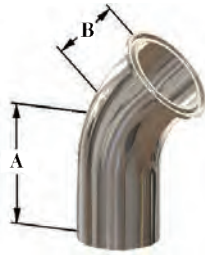

High Purity BioPharm Fittings

45° Clamp x Weld Elbows - T2KM

BPE Table DT-4.1.1-5

Size	Dimensions		PL finish - SF1		PM finish - SF4	
	A	B	Part #	Price/E	Part #	Price/E
1/2"	2.250"	1.000"	T2KM-050PL	\$102.20	T2KM-050PM	\$119.20
3/4"	2.250"	1.000"	T2KM-075PL	102.20	T2KM-075PM	119.20
1"	2.250"	1.125"	T2KM-100PL	99.05	T2KM-100PM	116.20
1 1/2"	2.500"	1.438"	T2KM-150PL	99.05	T2KM-150PM	117.65
2"	3.000"	1.750"	T2KM-200PL	113.05	T2KM-200PM	148.10
2 1/2"	3.375"	2.063"	T2KM-250PL	143.95	T2KM-250PM	190.15
3"	3.625"	2.380"	T2KM-300PL	192.35	T2KM-300PM	246.25
4"	4.500"	3.125"	T2KM-400PL	285.95	T2KM-400PM	328.90

45° Clamp x Clamp Elbows - T2KMP

BPE Table DT-4.1.1-6

Size	Dimension A	PL finish - SF1		PM finish - SF4	
		Part #	Price/E	Part #	Price/E
1/2"	1.000"	T2KMP-050PL	\$134.65	T2KMP-050PM	\$140.80
3/4"	1.000"	T2KMP-075PL	123.85	T2KMP-075PM	140.80
1"	1.125"	T2KMP-100PL	120.70	T2KMP-100PM	127.00
1 1/2"	1.438"	T2KMP-150PL	109.90	T2KMP-150PM	128.45
2"	1.750"	T2KMP-200PL	128.45	T2KMP-200PM	150.10
2 1/2"	2.063"	T2KMP-250PL	198.30	T2KMP-250PM	228.45
3"	2.380"	T2KMP-300PL	250.90	T2KMP-300PM	282.50
4"	3.125"	T2KMP-400PL	563.35	T2KMP-400PM	608.40

Weld x Weld x Weld Tees - T7WWW

BPE Table DT-4.1.2-1

Size	Dimensions		PL finish - SF1		PM finish - SF4	
	A	B	Part #	Price/E	Part #	Price/E
1/2"	3.750"	1.875"	T7WWW-050PL	\$106.65	T7WWW-050PM	\$119.85
3/4"	4.000"	2.000"	T7WWW-075PL	106.65	T7WWW-075PM	119.85
1"	4.250"	2.125"	T7WWW-100PL	96.35	T7WWW-100PM	109.50
1 1/2"	4.750"	2.375"	T7WWW-150PL	96.35	T7WWW-150PM	122.25
2"	5.750"	2.875"	T7WWW-200PL	111.10	T7WWW-200PM	148.75
2 1/2"	6.250"	3.125"	T7WWW-250PL	156.55	T7WWW-250PM	203.10
3"	6.750"	3.375"	T7WWW-300PL	199.85	T7WWW-300PM	246.25
4"	8.250"	4.125"	T7WWW-400PL	290.00	T7WWW-400PM	353.70