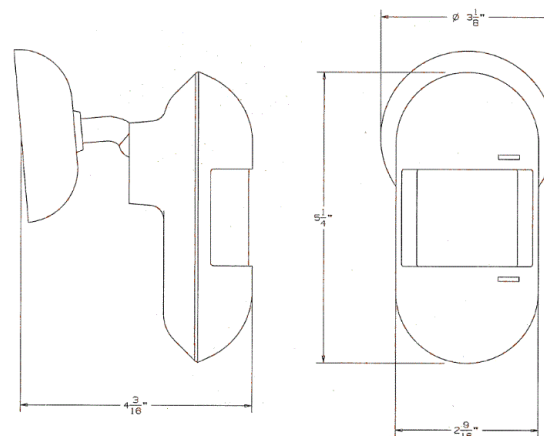

H-MOSS® Controls Passive Infrared Wall Mount Sensors

HUBBELL

Features

- Passive infrared, low voltage sensor for aisle and high bay applications, with photocell and isolated relay
- Coverage 120 linear ft.
- Adaptive technology - "Install and forget" operation
- Narrow coverage pattern specifically for aisles and hallways
- Swivel mounting bracket included for wall or ceiling mounting

Ordering Information

Description	Device Color	UPC Number	Catalog Number
Low voltage sensor for aisle and high bay applications, with photocell and isolated relay	Office White	783585349251	ATP120HBRP

Listings

cULus listed to UL 244A
CEC Title 24 compliant
ASHRAE 90.1 compliant

Specifications

Housing	Flame retardant UL 94 V-0 ABS
Lens	Polyethylene
Dimensions	6"H x 2"W x 1.5"D
Mounting Height	8 to 30 feet

Performance

Controls

Ambient Light	1 to 1000 foot candles
Sensitivity	Adaptive 0 to 100%
Time Delay	Test (8 seconds), adaptive 8 to 40 minutes

Electrical

Isolated Relay	Normally open and normally closed, terminals available

Power Requirements	24V DC nominal, 33mA from Hubbell CU series control unit

Environmental

Operating Temperature	32°F to 104°F (0°C to 40°C) with rate of change not exceeding 20°F (11°C) per hour
Storage Temperature	-20°F to 150°F (-29°C to 65°C); 0% to 95% non-condensing relative humidity

Sensing Indicators

Passive Infrared	Red LED

Minor Motion: ■ Ultrasonic ■ PIR Major Motion: ■ Ultrasonic ■ PIR

Complementary Products

CU300A	Control Unit Manual-ON
CU300M	Control Unit, HD, Latching, Auto/Manual-ON
CU300HD	Wall Switch Wire Guard

Online Resources

Customer Use Drawing
eCatalog
Installation Instructions

Dimensions in Inches (mm)

Hubbell Wiring Device-Kellems • Hubbell Incorporated (Delaware) • 40 Waterview Drive • Shelton, CT 06484

Phone (800) 288-6000 • Fax (800) 255-1031 • Specifications subject to change without notice.