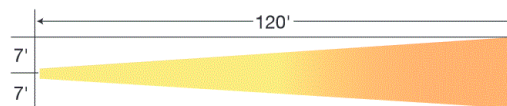

H-MOSS® Controls Passive Infrared Wall Mount Sensors

HUBBELL

Features

- Passive infrared, low voltage sensor for aisle and high bay applications, with photocell and isolated relay
- Coverage 120 linear ft.
- Adaptive technology - "Install and forget" operation
- Narrow coverage pattern specifically for aisles and hallways
- Swivel mounting bracket included for wall or ceiling mounting

Ordering Information

Description	Device Color	UPC Number	Catalog Number
Low voltage sensor for aisle and high bay applications, with photocell and isolated relay	Office White	783585349251	ATP120HBRP

Listings

cULus listed to UL 244A
CEC Title 24 compliant
ASHRAE 90.1 compliant

Specifications

Housing	Flame retardant UL 94 V-0 ABS
Lens	Polyethylene
Dimensions	6"H x 2"W x 1.5"D
Mounting Height	8 to 30 feet

Performance

Controls

Ambient Light	1 to 1000 foot candles
Sensitivity	Adaptive 0 to 100%
Time Delay	Test (8 seconds), adaptive 8 to 40 minutes

Electrical

Isolated Relay	Normally open and normally closed, terminals available

Power Requirements	24V DC nominal, 33mA from Hubbell CU series control unit

Environmental

Operating Temperature	32°F to 104°F (0°C to 40°C) with rate of change not exceeding 20°F (11°C) per hour
Storage Temperature	-20°F to 150°F (-29°C to 65°C); 0% to 95% non-condensing relative humidity

Sensing Indicators

Passive Infrared	Red LED

Minor Motion: ■ Ultrasonic ■ PIR Major Motion: ■ Ultrasonic ■ PIR

Complementary Products

CU300A	Control Unit Manual-ON
CU300M	Control Unit, HD, Latching, Auto/Manual-ON
CU300HD	Wall Switch Wire Guard

Online Resources

Customer Use Drawing
eCatalog
Installation Instructions

Dimensions in Inches (mm)

Hubbell Wiring Device-Kellems • Hubbell Incorporated (Delaware) • 40 Waterview Drive • Shelton, CT 06484

Phone (800) 288-6000 • Fax (800) 255-1031 • Specifications subject to change without notice.