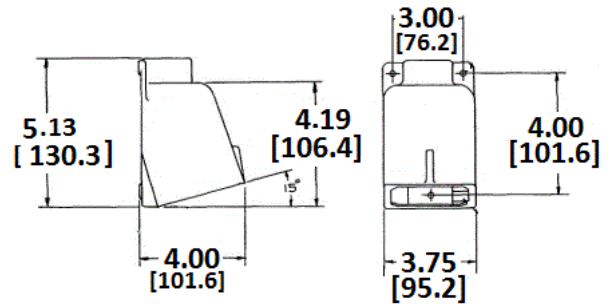

## Ordering Information

Description	UPC	Catalog Number
Metallic Back Box, 20/30A, 3/4", Angled, Aluminum	783585390055	BB201W

**Device Color**  
Aluminum

## Specifications

Accessory Item	Cast Aluminum Back Box
Box Hub Size	3/4" NPT
Angle	15 Degree Angle
IEC Pin & Sleeve Accessory Type	16, 20, 30 and 32A

## Accessories

Receptacle/Inlet Accommodation	16A 20A 30A & 32A IEC Pin & Sleeve
--------------------------------	------------------------------------