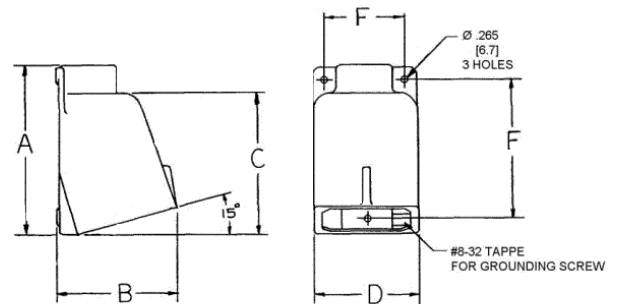

Ordering Information

Description	Device Color	UPC	Catalog Number
Metallic Back Box, 60A, 1 1/4", Angled, Aluminum	Aluminum	783585390758	BB601W

Standards

UL Raintight and External Icing Test

Specifications

Accessory Item	Cast Aluminum Back Box
Back Box	15 Degree Angle
Box Hub Size	1 1/4" NPT

Performance

Environmental

Moisture Resistance IP67 Suitability

Online Resources

Customer Use Drawing
eCatalog