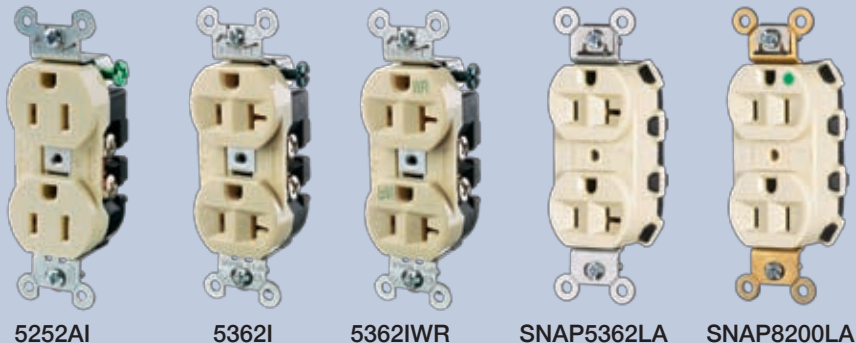

Hubbell-Pro™ Heavy Duty Specification Grade Series

Hubbell Specification Grade Commercial Series

Hubbell-Pro™ Heavy Duty Specification Grade Receptacles