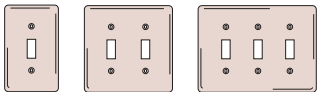

Toggle Switch

Gang	430 S/S	302/304 S/S	Nylon
1	SS1L	SS1	NP1xx
2	SS2L	SS2	NP2xx
3	SS3L	SS3	NP3xx