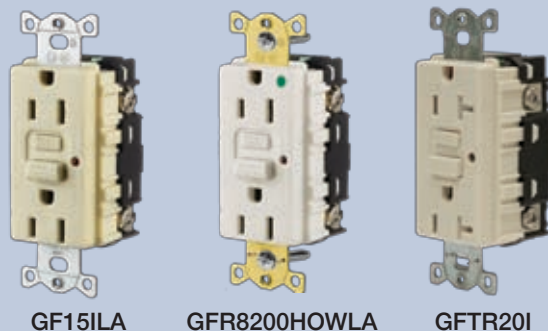

Hubbell GFCI Receptacles