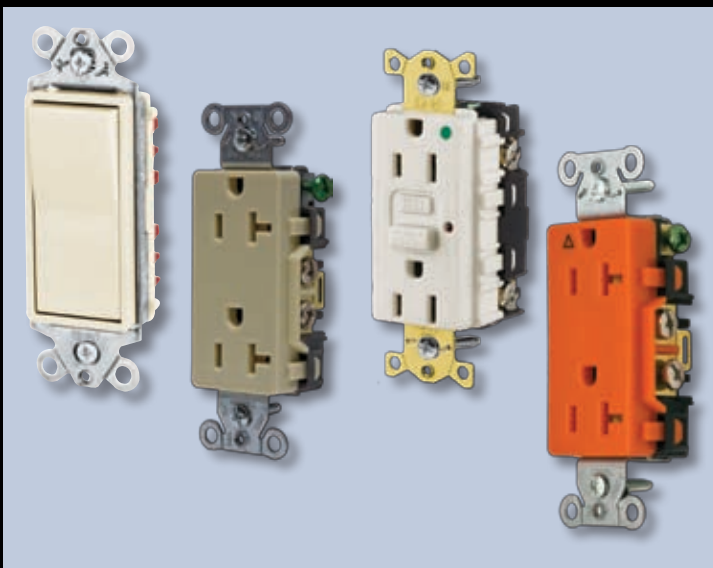

Specification Grade Devices Buyer's Guide

Hubbell-Pro™ Heavy Duty Specification Grade Series Hubbell Specification Grade Commercial Series

Wiring Device-Kellems

www.hubbell-wiring.com