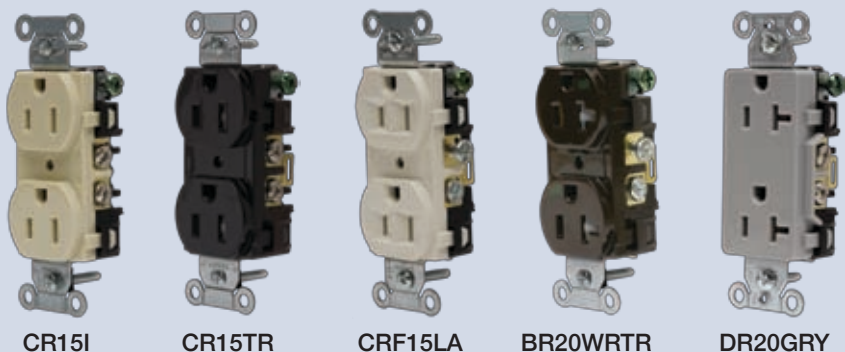

Hubbell Specification Grade Commercial Receptacles