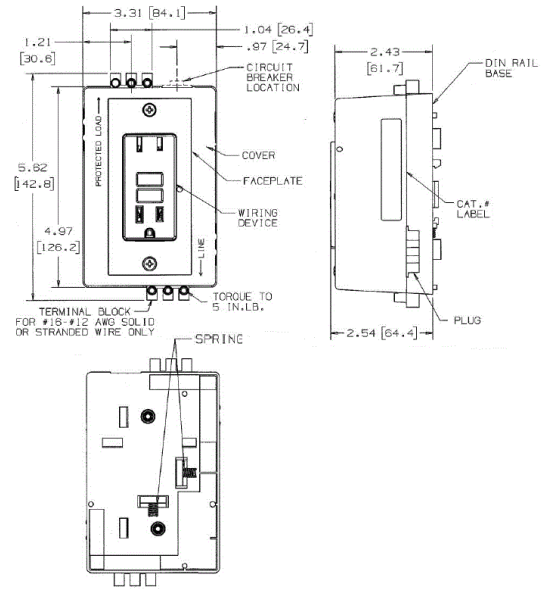

Straight Blade Devices
 DIN Rail Utility Box Component
 Prewired Kit

HUBBELL

Features

- It provides utility power to any control cabinet
- Optional auxiliary contacts for feed through capability
- Pre-wired "kits" are available for end-user customization

Ordering Information

Description	Device Color	UPC	Catalog Number
Pre-wired kit with circuit breaker and aux	Gray	783585108223	DRUBKITACCB5

Listings

UL Listed
 Certified to CSA

Specifications

Cover/Faceplate	PVC
Base	PVC
Plug	PVC

Resources

Customer Use Drawing
 eCatalog