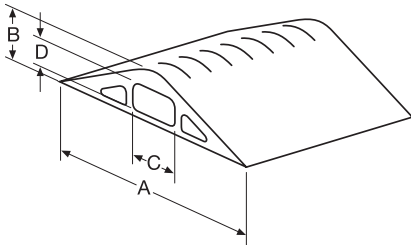

FloorTrak® 4

Color	Length Feet (meters)	Catalog Number
Black	5.0' (1.52)	FT4BK5
Black	25.0' (7.62)	FT4BK25
Gray	25.0' (7.62)	FT4GY25
Yellow	5.0' (1.52)	FT4Y5
Yellow	25.0' (7.62)	FT4Y25

FloorTrak® 3

Color	Length Feet (meters)	Catalog Number
Black	5.0' (1.52)	FT3BK5
Black	25.0' (7.62)	FT3BK25
Brown	5.0' (1.52)	FT3BR5
Brown	25.0' (7.62)	FT3BR25
Beige	5.0' (1.52)	FT3BG5
Beige	25.0' (7.62)	FT3BG25
Gray	5.0' (1.52)	FT3GY5
Gray	25.0' (7.62)	FT3GY25
Yellow	5.0' (1.52)	FT3Y5
Yellow	25.0' (7.62)	FT3Y25

FloorTrak® 10 (Heavy Duty)

Color	Length Feet (meters)	Catalog Number
Black	3.0' (.914)	FT10BK3
Black	5.0' (1.52)	FT10BK5
Yellow	3.0' (.914)	FT10Y3
Yellow	5.0' (1.52)	FT10Y5

Dimensions

FloorTrak®	FT2 inches (mm)	FT3 inches (mm)	FT4 inches (mm)	FT10 (Heavy Duty) inches (mm)
Width (A)	2.75" (69.9)	3.00" (76.2)	3.25" (82.6)	5.6" (142.24)
Height (B)	.53" (13.5)	.75" (19.1)	1.10" (27.9)	1.7" (43.18)
Center Hole (CxH)	.60" x .31" (15.2) x (7.9)	.75" x .50" (19.1) x (12.7)	1.21" x .75" (30.7) x (19.1)	1.81" x 1.25" (45.98 x 31.75)

Accessories

Description	Catalog Number
1" Wide, 75' Roll Double-Sided Adhesive Tape.	FTT1
2" Wide, 75' Roll Double-Sided Adhesive Tape.	FTT2

Specifications

Material	Rigid PVC.
Operating Temperature	0°F to +120°F (-18°C to +49°C).