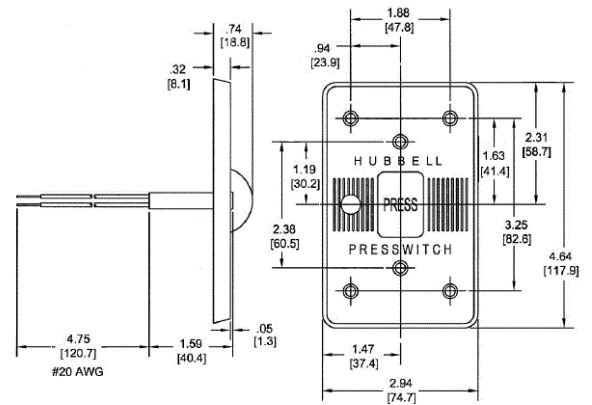

Wallplates
Weatherproof Switch Plates, Covers and Locking
Covers

HUBBELL

Ordering Information

Description	Color	Catalog Number	UPC
Yellow neoprene PresSwitch plate with 125V red pilot light. Fits only FS/FD boxes.	Yellow	HBL17CM85	783585017075

Specifications

Material	Steel
Press Switch	Neoprene
Pilot Light	1/2 W 125V

Online Resources

[Customer Use Drawing](#)
[eCatalog](#)

Dimensions in Inches (mm)

Hubbell Wiring Device-Kellems • Hubbell Incorporated (Delaware) • 40 Waterview Drive • Shelton, CT 06484