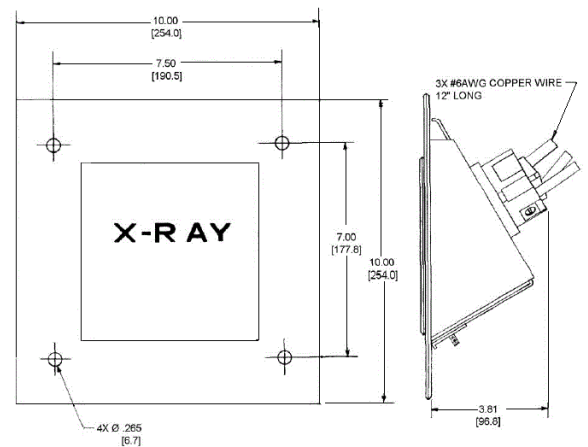

Locking Devices

Hubbelock

60A 250V, 2-Pole 3-Wire Receptacle

Features

- Mobile X-Ray Devices

Ordering Information

Finish
Stainless Steel

UPC
783585016085

Catalog Number
HBL25605

Specifications

Current/Amperage	60 A
Phase	Single Phase
Wire Size	#4 AWG
NEMA Rating	Non NEMA

HUBBELL

Online Resources

Customer Sales Drawings
eCatalog
Installation Instructions

Dimensions in Inches (mm)