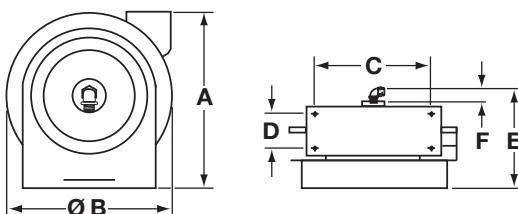

Dimensions

Inch (mm)	A	B	C	D	E	F
	13.00"	12.38"	8.00"	2.50"	9.75"	1.25"
	(330)	(314)	(203)	(64)	(248)	(32)

Note: All models have four .625" (15.9) diameter mounting holes.

Listing/Certification

UL 355
CSA C22.2 No. 21.

Environment

Dry, indoor, non-hazardous locations.

Mounting Positions

Wall mount.
Ceiling mount.
Bench mount.

HUBBELL®
Wiring Device-Kellems

www.hubbell.ca/wiring

Hubbell Canada LP • Electrical Systems • 870 Brock Road South • Pickering, ON L1W 1Z8

Tel: (905) 839-1138 • Fax: (905) 839-9108

Printed in Canada. Specifications subject to change without notice.

H3505 06/17