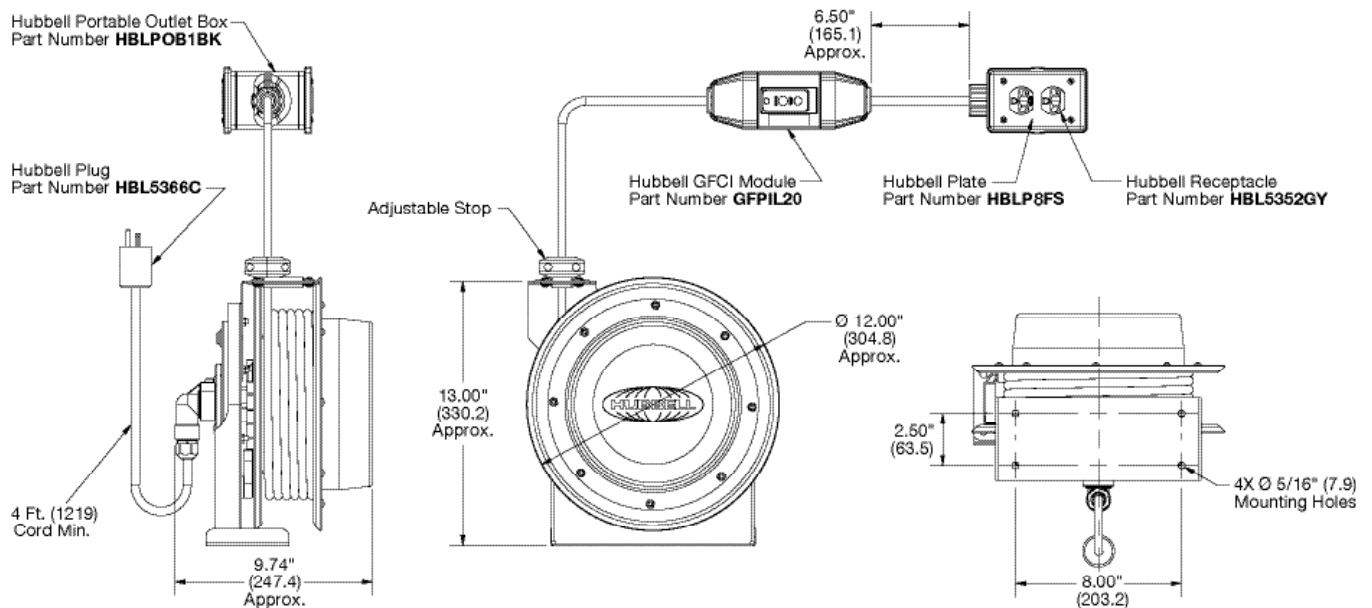

GFCI Protected Double Duplex Receptacle Cord Reel

INDUSTRY FIRST!

GFCI Protected Double Duplex Cord Reel

Hubbell's GFCI protected cord reel is an industry first cULus compliant reel, with a manual reset GFCI module and two 20 amp duplex receptacles in a black impact resistant portable outlet box with open neutral protection.

FEATURES

- UL 355/CSA 22.2 No. 308-14
- Two 20A duplex receptacles
- GFCI module with open neutral protection
- 45 feet of cable
- White reel with black impact resistant portable outlet box
- Durable corrosion resistant steel construction
- 12 AWG cord for a full 20A carrying capacity

Industrial Power Cord Reels

Description	Catalog Number
Black portable outlet box with (2) ground fault protected gray duplex receptacles, white reel housing.	HBL45123GF220WM1

Dimensions inch (mm)

Industrial Power Cord Reels

HUBBELL®
Wiring Device-Kellems

- Durable, corrosion resistant steel construction design with yellow or white powder coat finish
- Multi-position guide arm
- Positive-latch mechanism automatically maintains desired cord length
- 12 AWG cord for greater current carrying capacity
- Plug-in 5 ft. long power cord requires no electrical wiring