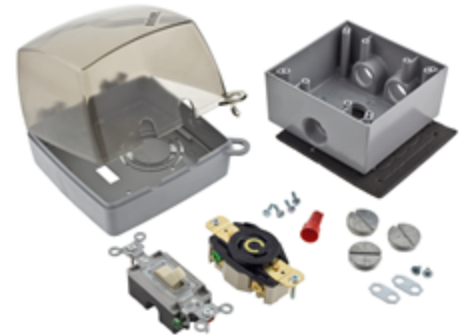

Twist-Lock® Devices  
20A Accessories  
Pool Pump Kit

## Features

- Complete kit for code compliant for pool pump connection
- High-impact, polycarbonate while-in-use cover will not rust or corrode

## Ordering Information

Description	Device Color	UPC	Catalog Number
Pool pump receptacle kit	Gray	783585128467	HBLPKL520

## Specifications

Box	2 gang metallic weatherproof box
Cover	Non metallic while in use cover
Switch	20 Amp single pole switch
Receptacle	L5-20 Twist-Lock Receptacle

Dimensions in Inches (mm)

Hubbell Wiring Device-Kellems • Hubbell Incorporated (Delaware) • 40 Waterview Drive • Shelton, CT 06484