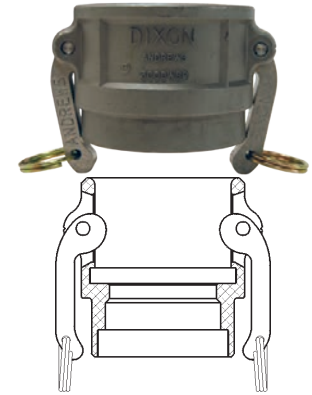

Dixon™ Couplers for Welding

Feature:

- not all configurations are stocked
- Boss-Lock™ versions are also available, consult Dixon™ for pricing and availability
- line drawings are for reference only, consult Dixon™ for specific dimensions
- final weld preparation, as with all weld fittings, is the responsibility of the welder

socket weld to schedule 40 pipe

Size	Bore	356T6 Aluminum		316 Stainless Steel	
		Part #	Price/E	Part #	Price/E
¾"	1.065	---	---	75DWSPSS	\$152.00
1"	1.330	100DWSPAL	\$57.75	100DWSPSS	126.20
1½"	1.915	150DWSPAL	65.00	150DWSPSS	153.00
2"	2.390	200DWSPAL	74.25	200DWSPSS	168.75
3"	3.530	300DWSPAL	71.80	300DWSPSS	268.80
4"	4.530	400DWSPAL	98.00	400DWSPSS	351.00
5"	5.562	500DWSPAL	227.00	500DWSPSS	691.00
6"	6.655	600DWSPAL	236.90	600DWSPSS	772.50
8"	8.711	800DWSPAL ¹	990.90	---	---

¹ Dixon™ and Boss-Lock™ cam and groove couplings *do not interchange in the 8" size*. The 8" Dixon™ design has 4 cam arms.

butt weld to schedule 40 pipe / socket weld to nominal OD tubing

Size	Bore	356T6 Aluminum		316 Stainless Steel	
		Part #	Price/E	Part #	Price/E
¾"	.765	---	---	75DWPSTSS	\$125.90
1"	1.015	---	---	100DWPSTSS	126.20
1½"	1.515	150DWPSTAL	\$65.00	150DWPSTSS	153.00
2"	2.015	200DWPSTAL	57.70	200DWPSTSS	173.00
3"	3.015	300DWPSTAL	71.80	300DWPSTSS	268.80
4"	4.015	400DWPSTAL	93.90	400DWPSTSS	378.00
5"	5.015	500DWPSTAL	172.00	---	---
6"	6.020	600DWPSTAL	236.90	---	---

EZ Boss-Lock™ Couplers for Welding

socket weld to schedule 40 pipe

Size	Bore	316 Stainless Steel	
		Part #	Price/E
¾"	1.065	RDWSP075EZ	\$214.25
1"	1.330	RDWSP100EZ	199.80
1½"	1.915	RDWSP150EZ	208.00
2"	2.390	RDWSP200EZ	215.30
3"	3.530	RDWSP300EZ	299.00
4"	4.530	RDWSP400EZ	356.00
6"	6.655	RDWSP600EZ	695.75