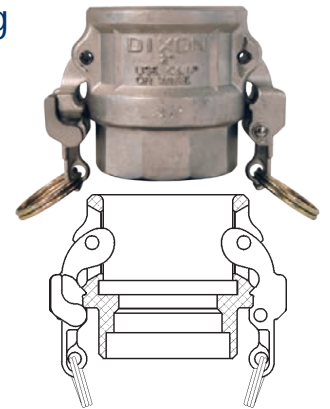

socket weld to schedule 40 pipe

Size	Bore	356T6 Aluminum		316 Stainless Steel	
		Part #	Price/E	Part #	Price/E
¾"	1.065	---	---	75DWSPSS	\$152.00
1"	1.330	100DWSPAL	\$57.75	100DWSPSS	126.20
1½"	1.915	150DWSPAL	65.00	150DWSPSS	153.00
2"	2.390	200DWSPAL	74.25	200DWSPSS	168.75
3"	3.530	300DWSPAL	71.80	300DWSPSS	268.80
4"	4.530	400DWSPAL	98.00	400DWSPSS	351.00
5"	5.562	500DWSPAL	227.00	500DWSPSS	691.00
6"	6.655	600DWSPAL	236.90	600DWSPSS	772.50
8"	8.711	800DWSPAL ¹	990.90	---	---

¹ Dixon™ and Boss-Lock™ cam and groove couplings *do not interchange in the 8" size*. The 8" Dixon™ design has 4 cam arms.

butt weld to schedule 40 pipe / socket weld to nominal OD tubing

Size	Bore	356T6 Aluminum		316 Stainless Steel	
		Part #	Price/E	Part #	Price/E
¾"	.765	---	---	75DWPSTSS	\$125.90
1"	1.015	---	---	100DWPSTSS	126.20
1½"	1.515	150DWPSTAL	\$65.00	150DWPSTSS	153.00
2"	2.015	200DWPSTAL	57.70	200DWPSTSS	173.00
3"	3.015	300DWPSTAL	71.80	300DWPSTSS	268.80
4"	4.015	400DWPSTAL	93.90	400DWPSTSS	378.00
5"	5.015	500DWPSTAL	172.00	---	---
6"	6.020	600DWPSTAL	236.90	---	---

EZ Boss-Lock™ Couplers for Welding

socket weld to schedule 40 pipe

Size	Bore	316 Stainless Steel	
		Part #	Price/E
¾"	1.065	RDWSP075EZ	\$214.25
1"	1.330	RDWSP100EZ	199.80
1½"	1.915	RDWSP150EZ	208.00
2"	2.390	RDWSP200EZ	215.30
3"	3.530	RDWSP300EZ	299.00
4"	4.530	RDWSP400EZ	356.00
6"	6.655	RDWSP600EZ	695.75

butt weld to schedule 40 pipe / socket weld to nominal OD tubing

Size	Bore	316 Stainless Steel	
		Part #	Price/E
¾"	.765	RDWBPST075EZ	\$153.40
1"	1.015	RDWBPST100EZ	159.65
1½"	1.515	RDWBPST150EZ	221.45
2"	2.015	RDWBPST200EZ	227.00
3"	3.015	RDWBPST300EZ	307.00
4"	4.015	RDWBPST400EZ	380.00
6"	6.020	RDWBPST600EZ	554.00