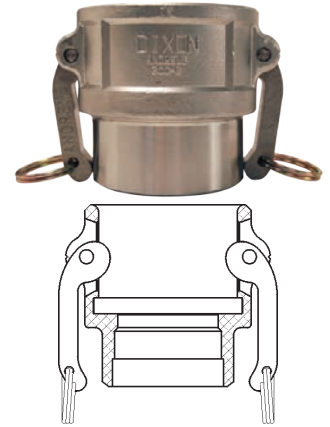

socket weld to schedule 40 pipe

Size	Bore	356T6 Aluminum		316 Stainless Steel	
		Part #	Price/E	Part #	Price/E
¾"	1.065	---	---	75DWSPSS	\$152.00
1"	1.330	100DWSPAL	\$57.75	100DWSPSS	126.20
1½"	1.915	150DWSPAL	65.00	150DWSPSS	153.00
2"	2.390	200DWSPAL	74.25	200DWSPSS	168.75
3"	3.530	300DWSPAL	71.80	300DWSPSS	268.80
4"	4.530	400DWSPAL	98.00	400DWSPSS	351.00
5"	5.562	500DWSPAL	227.00	500DWSPSS	691.00
6"	6.655	600DWSPAL	236.90	600DWSPSS	772.50
8"	8.711	800DWSPAL ¹	990.90	---	---

¹ Dixon™ and Boss-Lock™ cam and groove couplings *do not interchange in the 8" size*. The 8" Dixon™ design has 4 cam arms.

butt weld to schedule 40 pipe / socket weld to nominal OD tubing

Size	Bore	356T6 Aluminum		316 Stainless Steel	
		Part #	Price/E	Part #	Price/E
¾"	.765	---	---	75DWPSTSS	\$125.90
1"	1.015	---	---	100DWPSTSS	126.20
1½"	1.515	150DWPSTAL	\$65.00	150DWPSTSS	153.00
2"	2.015	200DWPSTAL	57.70	200DWPSTSS	173.00
3"	3.015	300DWPSTAL	71.80	300DWPSTSS	268.80
4"	4.015	400DWPSTAL	93.90	400DWPSTSS	378.00
5"	5.015	500DWPSTAL	172.00	---	---
6"	6.020	600DWPSTAL	236.90	---	---

EZ Boss-Lock™ Couplers for Welding

socket weld to schedule 40 pipe

Size	Bore	316 Stainless Steel	
		Part #	Price/E
¾"	1.065	RDWSP075EZ	\$214.25
1"	1.330	RDWSP100EZ	199.80
1½"	1.915	RDWSP150EZ	208.00
2"	2.390	RDWSP200EZ	215.30
3"	3.530	RDWSP300EZ	299.00
4"	4.530	RDWSP400EZ	356.00
6"	6.655	RDWSP600EZ	695.75

butt weld to schedule 40 pipe / socket weld to nominal OD tubing

Size	Bore	316 Stainless Steel	
		Part #	Price/E
¾"	.765	RDWBPST075EZ	\$153.40
1"	1.015	RDWBPST100EZ	159.65
1½"	1.515	RDWBPST150EZ	221.45
2"	2.015	RDWBPST200EZ	227.00
3"	3.015	RDWBPST300EZ	307.00
4"	4.015	RDWBPST400EZ	380.00
6"	6.020	RDWBPST600EZ	554.00