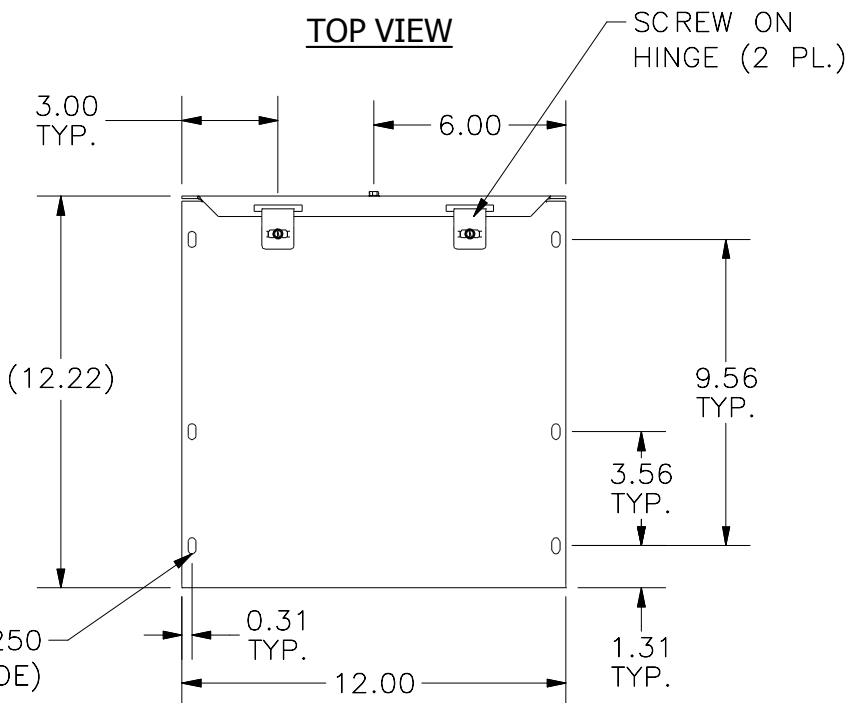

TOP VIEW

FRONT VIEW

RIGHT VIEW

0.500 X 0.250
SLOT (6 PER SIDE)

Ø0.250 MTG.
(4 PL.)

BOTTOM VIEW

PART#: HS12121NK
(DATA SUBJECT TO CHANGE WITHOUT NOTICE)

THIS DRAWING IS PROPERTY OF HUBBELL INC. WIEGMANN
ALL INFORMATION IS PROPRIETARY AND NOT TO BE DUPLICATED