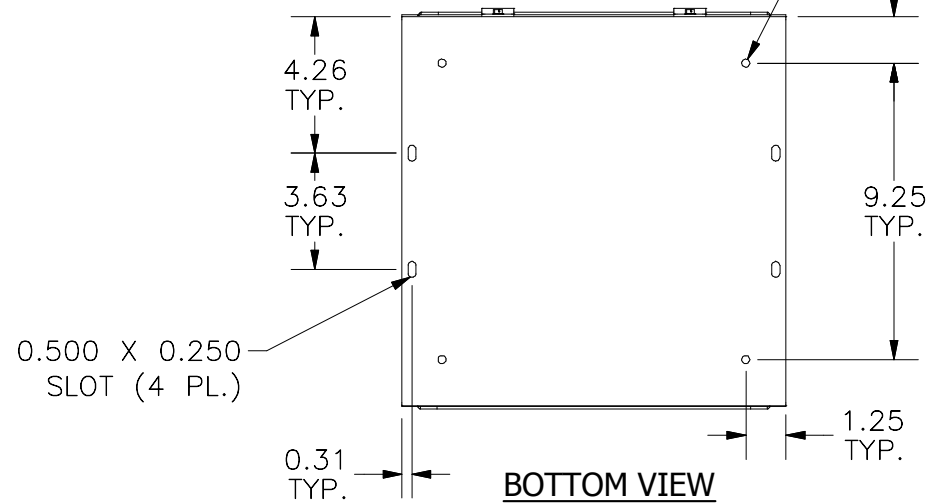

TOP VIEW

FRONT VIEW

RIGHT VIEW

0.500 X 0.250
SLOT (6 PER SIDE)

Ø0.250 MTG.
(4 PL.)

BOTTOM VIEW

PART#: HS12121NK
(DATA SUBJECT TO CHANGE WITHOUT NOTICE)

THIS DRAWING IS PROPERTY OF HUBBELL INC. WIEGMANN
ALL INFORMATION IS PROPRIETARY AND NOT TO BE DUPLICATED