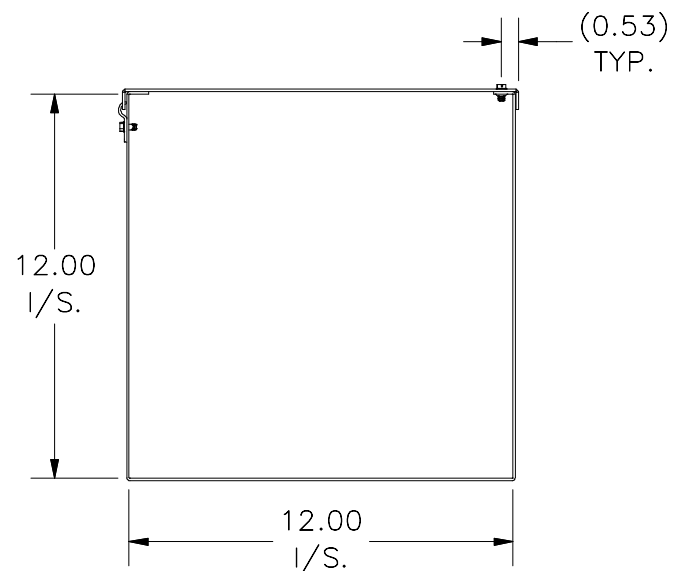

TOP VIEW

FRONT VIEW

RIGHT VIEW

0.500 X 0.250
SLOT (6 PER SIDE)

Ø0.250 MTG.
(4 PL.)

BOTTOM VIEW

PART#: HS12121NK
(DATA SUBJECT TO CHANGE WITHOUT NOTICE)

THIS DRAWING IS PROPERTY OF HUBBELL INC. WIEGMANN
ALL INFORMATION IS PROPRIETARY AND NOT TO BE DUPLICATED