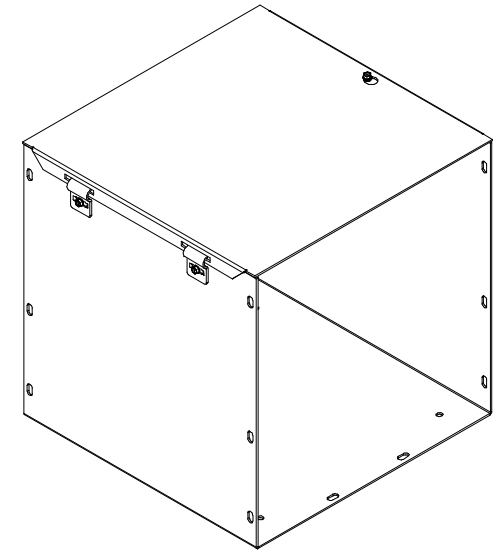

TOP VIEW

FRONT VIEW

RIGHT VIEW

0.500 X 0.250
SLOT (6 PER SIDE)

Ø0.250 MTG.
(4 PL.)

BOTTOM VIEW

PART#: HS12121NK
(DATA SUBJECT TO CHANGE WITHOUT NOTICE)

THIS DRAWING IS PROPERTY OF HUBBELL INC. WIEGMANN
ALL INFORMATION IS PROPRIETARY AND NOT TO BE DUPLICATED