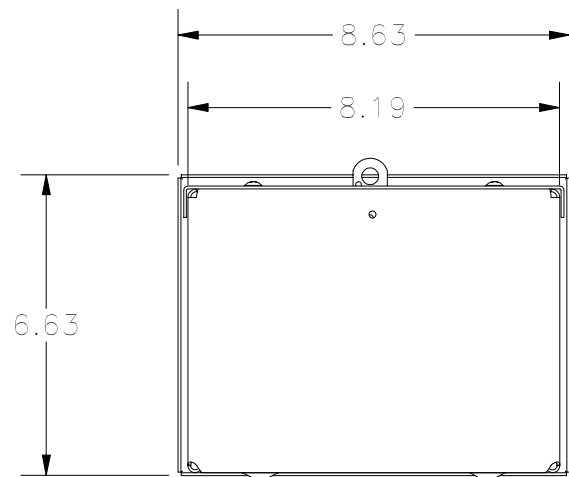

TOP VIEW

FRONT VIEW

RIGHT VIEW

BACK VIEW

8-32 X 3/8
COMBO HD.
SCREW
(2 PL.)

BOTTOM VIEW

PART#: RSC080806GNK
(DATA SUBJECT TO CHANGE WITHOUT NOTICE)

THIS DRAWING IS PROPERTY OF HUBBELL INC. WIEGMANN
ALL INFORMATION IS PROPRIETARY AND NOT TO BE DUPLICATED