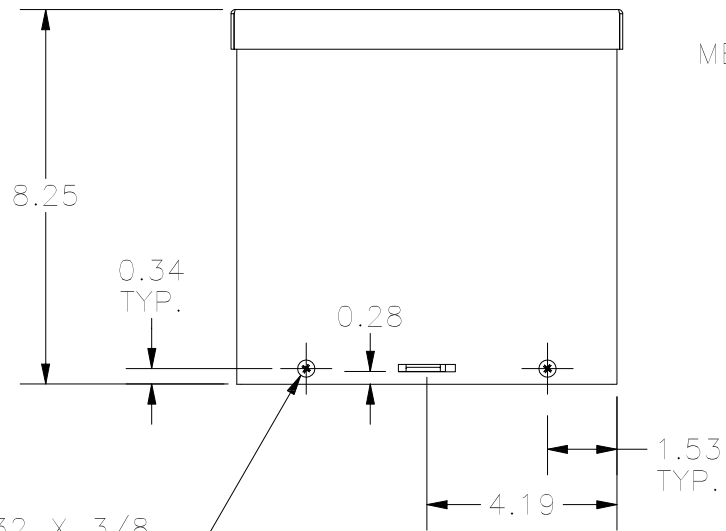

TOP VIEW

FRONT VIEW

RIGHT VIEW

BACK VIEW

8-32 X 3/8
COMBO HD.
SCREW
(2 PL.)

BOTTOM VIEW

PART#: RSC080806GNK
(DATA SUBJECT TO CHANGE WITHOUT NOTICE)

THIS DRAWING IS PROPERTY OF HUBBELL INC. WIEGMANN
ALL INFORMATION IS PROPRIETARY AND NOT TO BE DUPLICATED