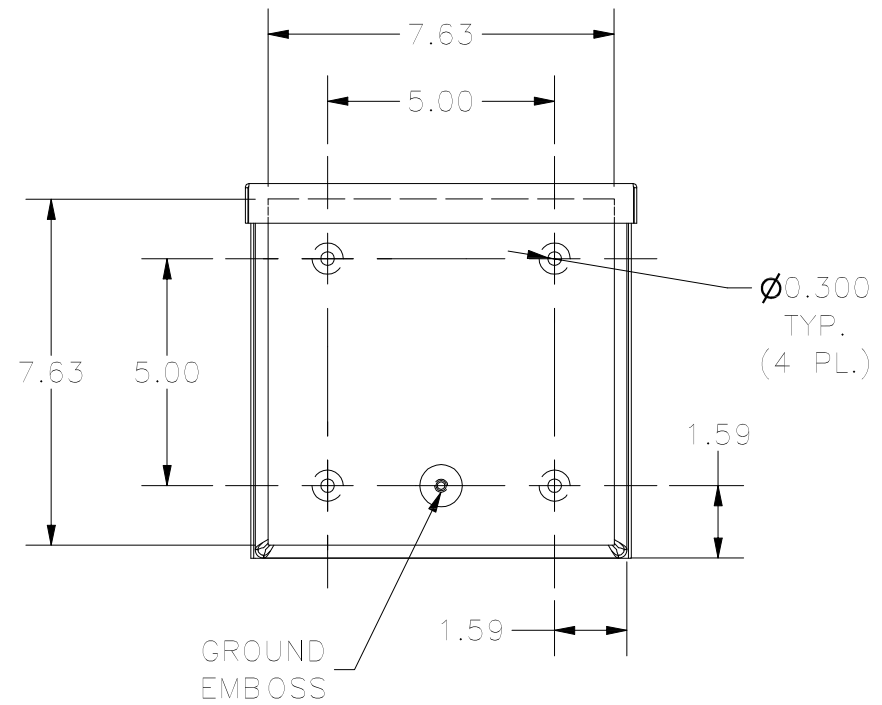

TOP VIEW

FRONT VIEW

RIGHT VIEW

BACK VIEW

8-32 X 3/8
COMBO HD.
SCREW
(2 PL.)

BOTTOM VIEW

PART#: RSC080806GNK
(DATA SUBJECT TO CHANGE WITHOUT NOTICE)

THIS DRAWING IS PROPERTY OF HUBBELL INC. WIEGMANN
ALL INFORMATION IS PROPRIETARY AND NOT TO BE DUPLICATED