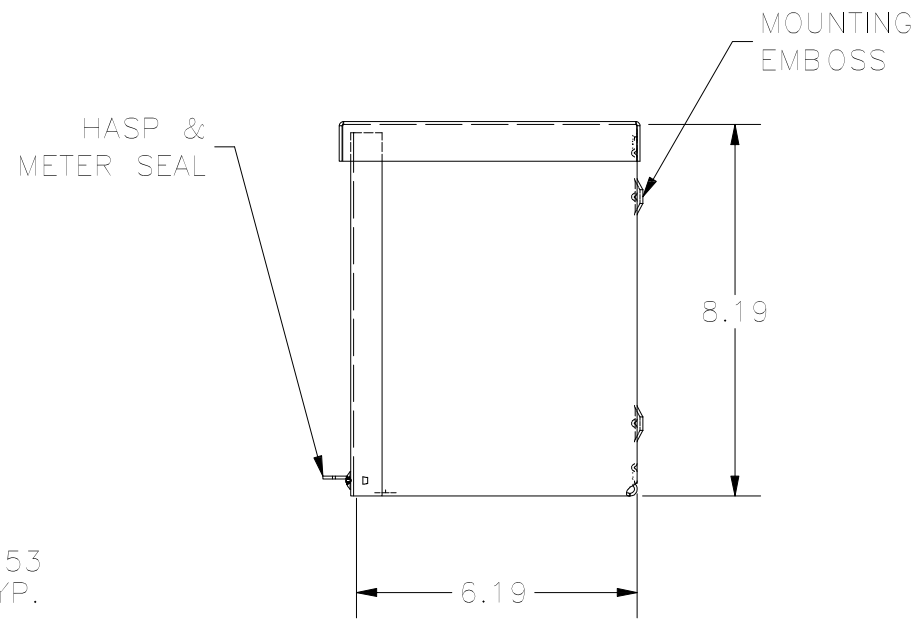

TOP VIEW

FRONT VIEW

RIGHT VIEW

BACK VIEW

8-32 X 3/8
COMBO HD.
SCREW
(2 PL.)

BOTTOM VIEW

PART#: RSC080806GNK
(DATA SUBJECT TO CHANGE WITHOUT NOTICE)

THIS DRAWING IS PROPERTY OF HUBBELL INC. WIEGMANN
ALL INFORMATION IS PROPRIETARY AND NOT TO BE DUPLICATED