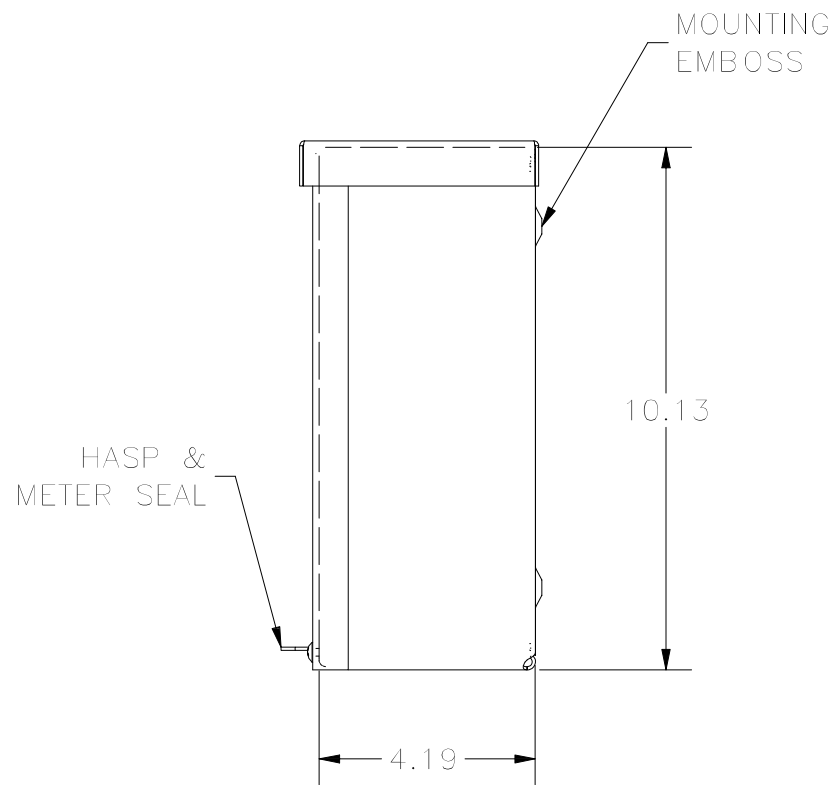

TOP VIEW

FRONT VIEW

RIGHT VIEW

BACK VIEW

8-32 X 3/8
COMBO HD.
SCREW
(2 PL.)

BOTTOM VIEW

PART#: RSC081004NK
(DATA SUBJECT TO CHANGE WITHOUT NOTICE)

THIS DRAWING IS PROPERTY OF HUBBELL INC. WIEGMANN
ALL INFORMATION IS PROPRIETARY AND NOT TO BE DUPLICATED