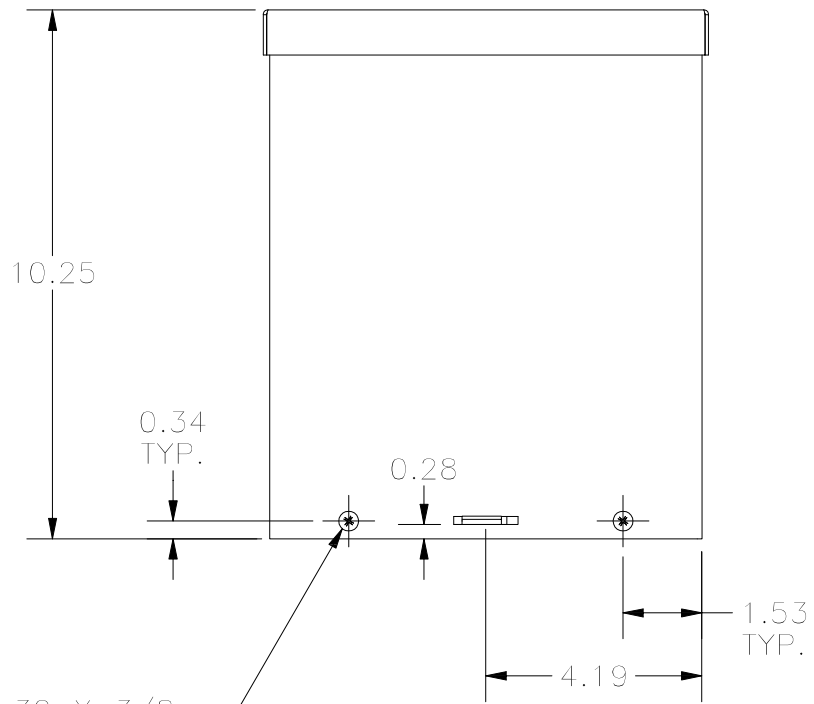

TOP VIEW

FRONT VIEW

RIGHT VIEW

BACK VIEW

8-32 X 3/8
COMBO HD.
SCREW
(2 PL.)

BOTTOM VIEW

PART#: RSC081004NK
(DATA SUBJECT TO CHANGE WITHOUT NOTICE)

THIS DRAWING IS PROPERTY OF HUBBELL INC. WIEGMANN
ALL INFORMATION IS PROPRIETARY AND NOT TO BE DUPLICATED