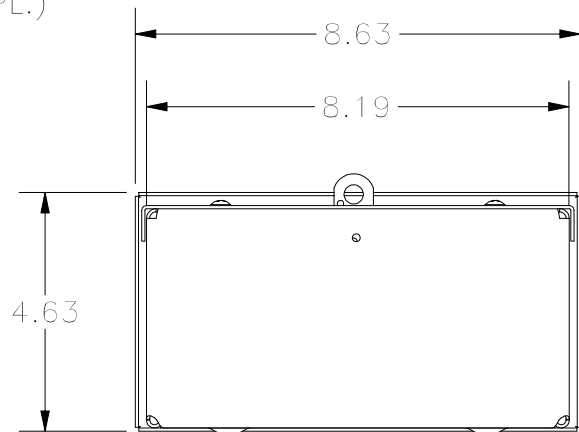

TOP VIEW

FRONT VIEW

RIGHT VIEW

BACK VIEW

8-32 X 3/8
COMBO HD.
SCREW
(2 PL.)

BOTTOM VIEW

PART#: RSC081004NK
(DATA SUBJECT TO CHANGE WITHOUT NOTICE)

THIS DRAWING IS PROPERTY OF HUBBELL INC. WIEGMANN
ALL INFORMATION IS PROPRIETARY AND NOT TO BE DUPLICATED