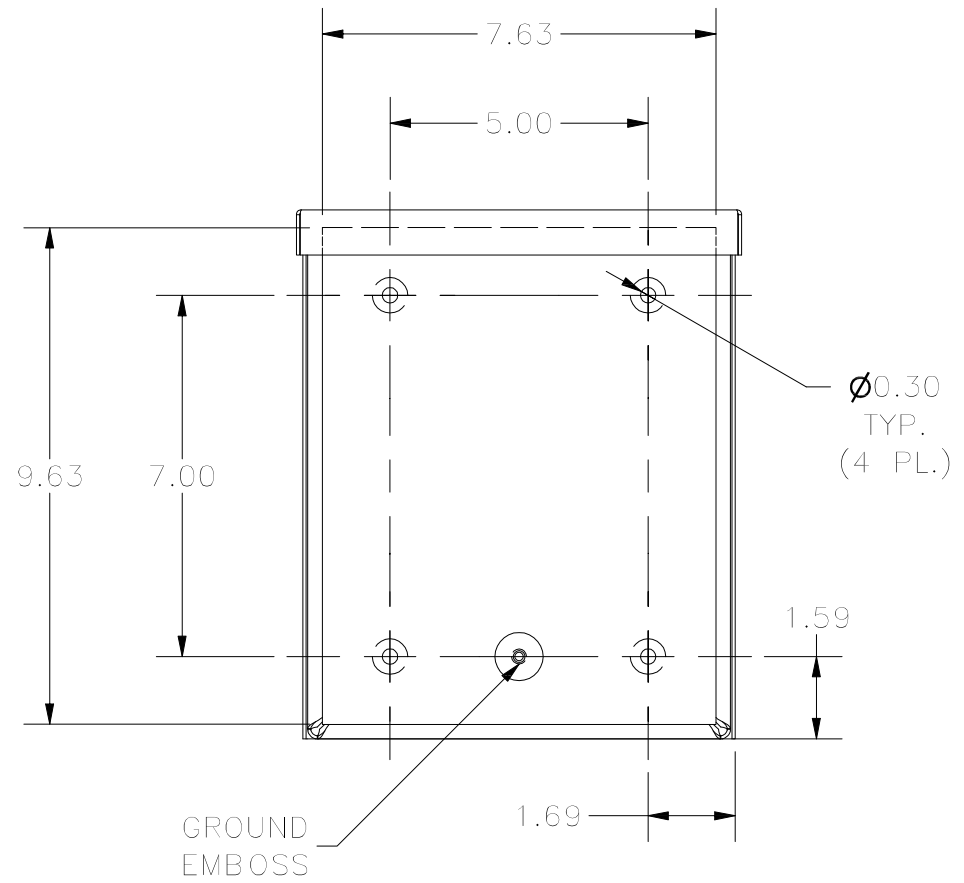

TOP VIEW

FRONT VIEW

RIGHT VIEW

BACK VIEW

8-32 X 3/8
COMBO HD.
SCREW
(2 PL.)

BOTTOM VIEW

PART#: RSC081004NK
(DATA SUBJECT TO CHANGE WITHOUT NOTICE)

THIS DRAWING IS PROPERTY OF HUBBELL INC. WIEGMANN
ALL INFORMATION IS PROPRIETARY AND NOT TO BE DUPLICATED