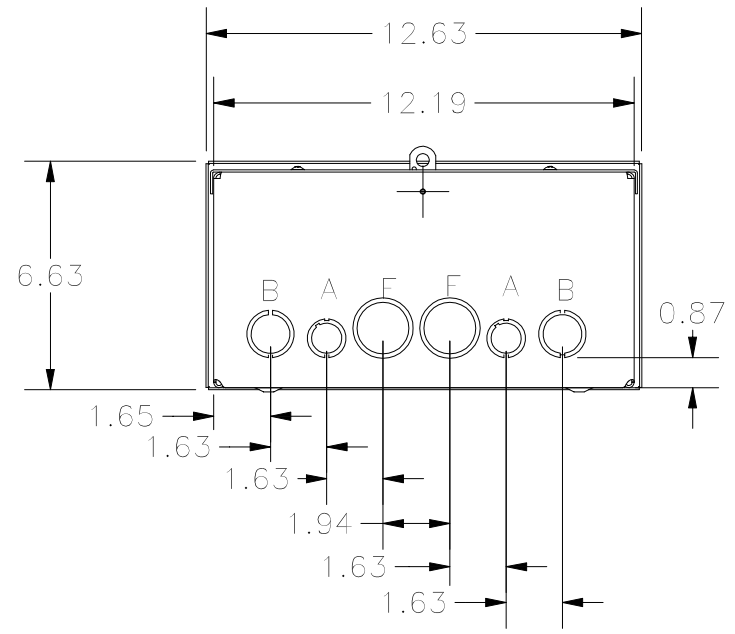

TOP VIEW

FRONT VIEW

RIGHT VIEW

BACK VIEW

BOTTOM VIEW

KNOCK OUT SIZE	
LETTER	SIZES
A	1/2" TO 3/4"
B	3/4" TO 1"
F	1" TO 1-1/4"

PART#: RSC121806G
 (DATA SUBJECT TO CHANGE WITHOUT NOTICE)

THIS DRAWING IS PROPERTY OF HUBBELL INC.
 WIEGMANN
 ALL INFORMATION IS PROPRIETARY AND NOT TO BE
 DUPLICATED