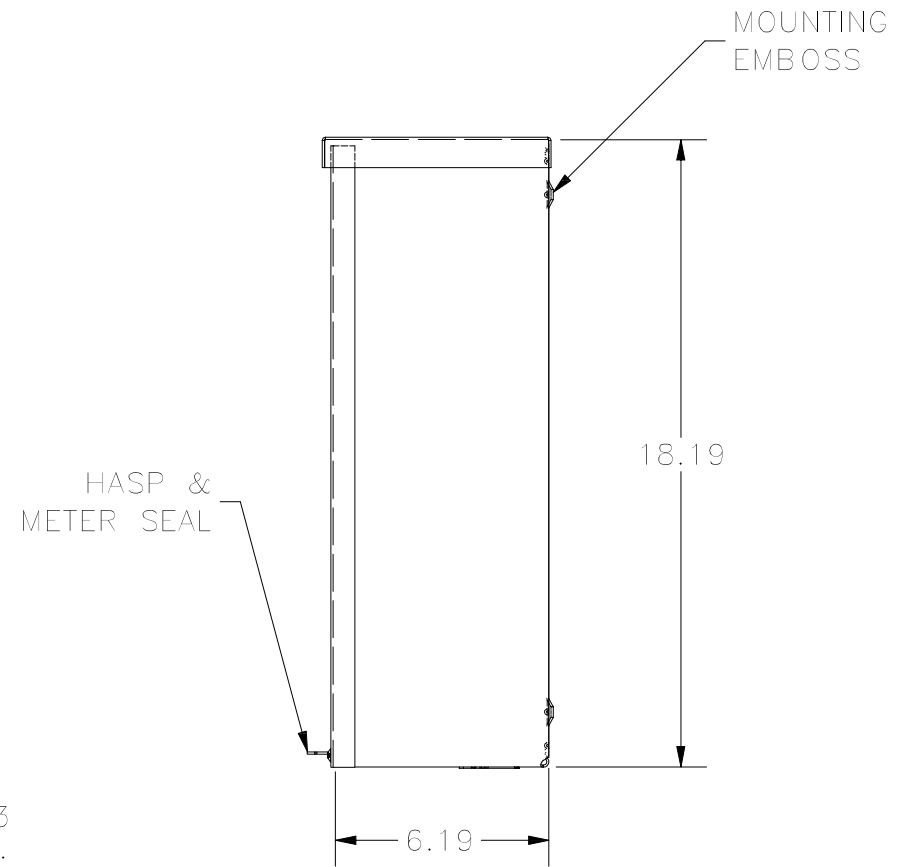

TOP VIEW

FRONT VIEW

RIGHT VIEW

BACK VIEW

BOTTOM VIEW

KNOCK OUT SIZE	
LETTER	SIZES
A	1/2" TO 3/4"
B	3/4" TO 1"
F	1" TO 1-1/4"

PART#: RSC121806G
 (DATA SUBJECT TO CHANGE WITHOUT NOTICE)

THIS DRAWING IS PROPERTY OF HUBBELL INC.
 WIEGMANN
 ALL INFORMATION IS PROPRIETARY AND NOT TO BE
 DUPLICATED