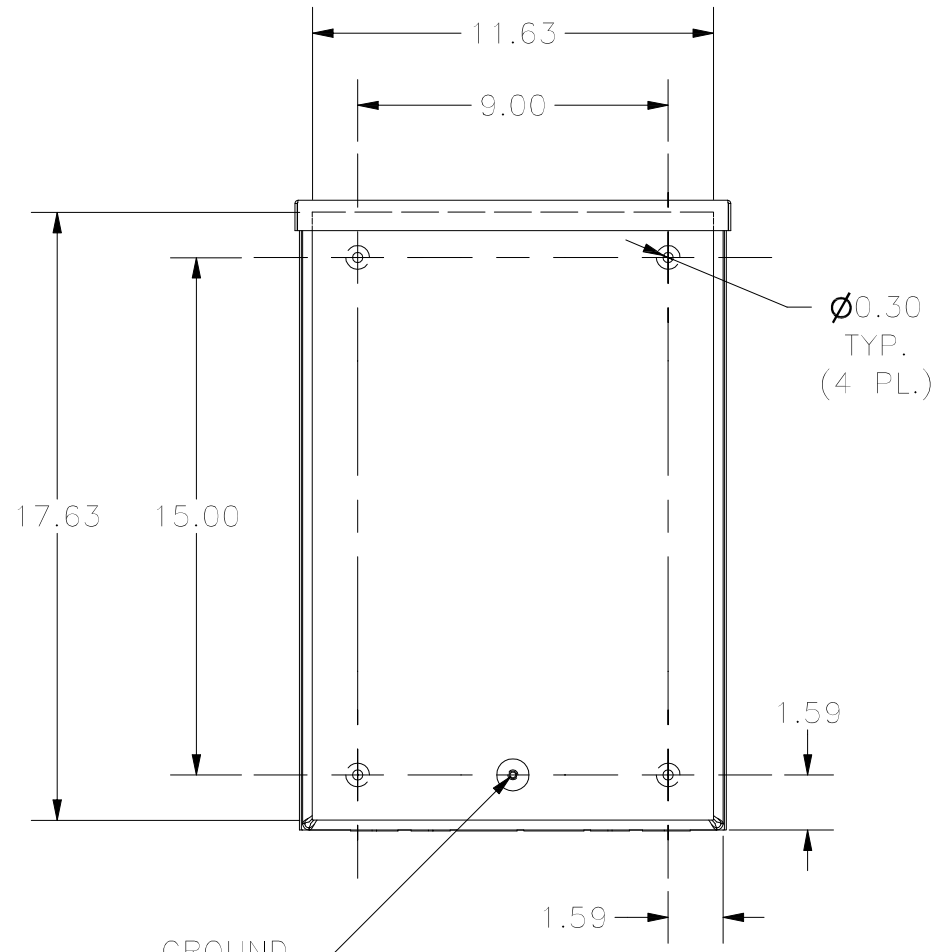

TOP VIEW

FRONT VIEW

RIGHT VIEW

BACK VIEW

BOTTOM VIEW

KNOCK OUT SIZE	
LETTER	SIZES
A	1/2" TO 3/4"
B	3/4" TO 1"
F	1" TO 1-1/4"

PART#: RSC121806G
 (DATA SUBJECT TO CHANGE WITHOUT NOTICE)

THIS DRAWING IS PROPERTY OF HUBBELL INC.
 WIEGMANN
 ALL INFORMATION IS PROPRIETARY AND NOT TO BE
 DUPLICATED