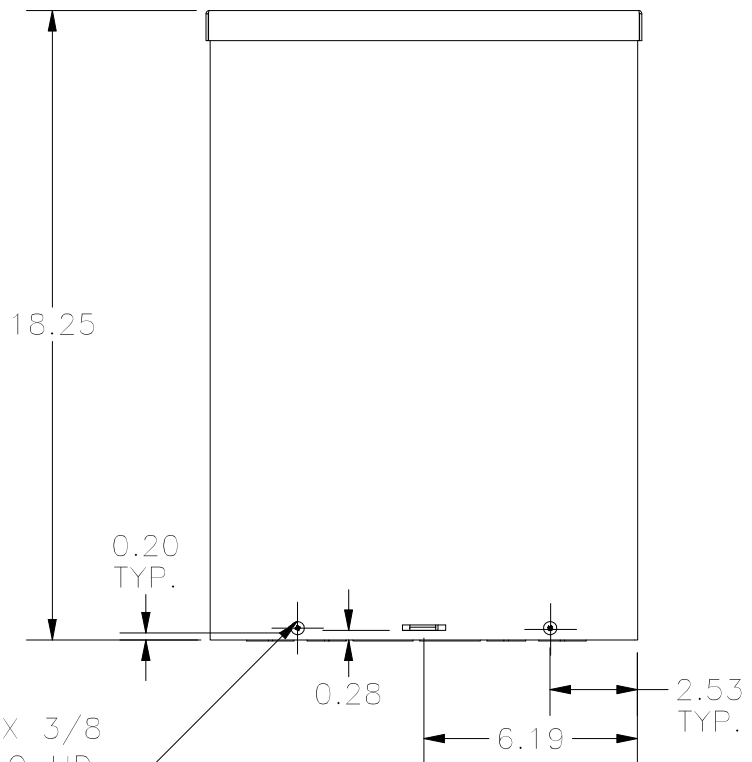

TOP VIEW

FRONT VIEW

RIGHT VIEW

BACK VIEW

BOTTOM VIEW

KNOCK OUT SIZE	
LETTER	SIZES
A	1/2" TO 3/4"
B	3/4" TO 1"
F	1" TO 1-1/4"

PART#: RSC121806G
 (DATA SUBJECT TO CHANGE WITHOUT NOTICE)

THIS DRAWING IS PROPERTY OF HUBBELL INC.
 WIEGMANN
 ALL INFORMATION IS PROPRIETARY AND NOT TO BE
 DUPLICATED