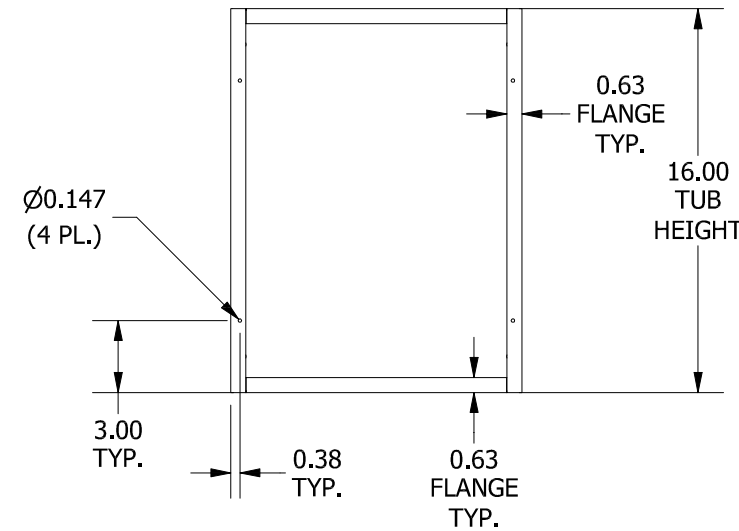

TOP VIEW

#8-32 X 3/8", TYPE 23,  
SELF TAPPING  
TRUSS HEAD SCREW (4 PL.)

TEAR-DROP SHAPED  
MTG. HOLE IN LID  
(4 PL.)

DETAIL A

FRONT VIEW

RIGHT SIDE VIEW

FRONT VIEW LID REMOVED

BACK VIEW

LEFT SIDE VIEW

BOTTOM VIEW

PART#: SC121608GNK  
(DATA SUBJECT TO CHANGE WITHOUT NOTICE)

THIS DRAWING IS PROPERTY OF HUBBELL INC. WIEGMANN  
ALL INFORMATION IS PROPRIETARY AND NOT TO BE DUPLICATED