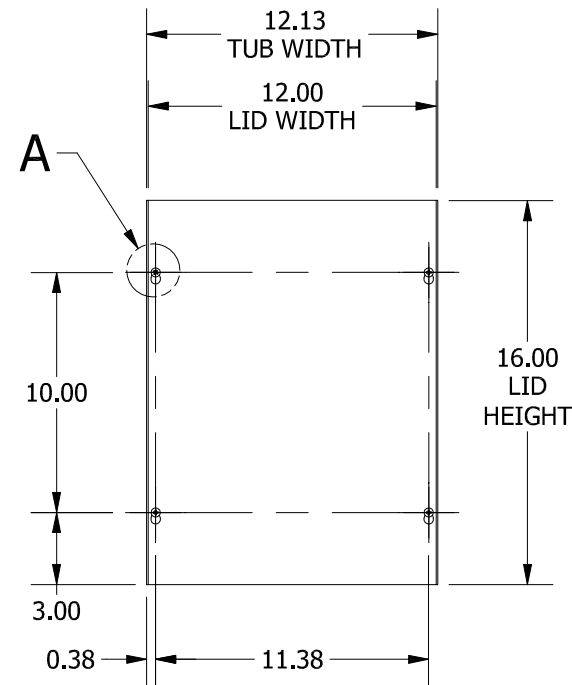

TOP VIEW

#8-32 X 3/8", TYPE 23,  
SELF TAPPING  
TRUSS HEAD SCREW (4 PL.)

TEAR-DROP SHAPED  
MTG. HOLE IN LID  
(4 PL.)

DETAIL A

FRONT VIEW

RIGHT SIDE VIEW

FRONT VIEW LID REMOVED

BACK VIEW

LEFT SIDE VIEW

BOTTOM VIEW

PART#: SC121608GNK  
(DATA SUBJECT TO CHANGE WITHOUT NOTICE)

THIS DRAWING IS PROPERTY OF HUBBELL INC. WIEGMANN  
ALL INFORMATION IS PROPRIETARY AND NOT TO BE DUPLICATED