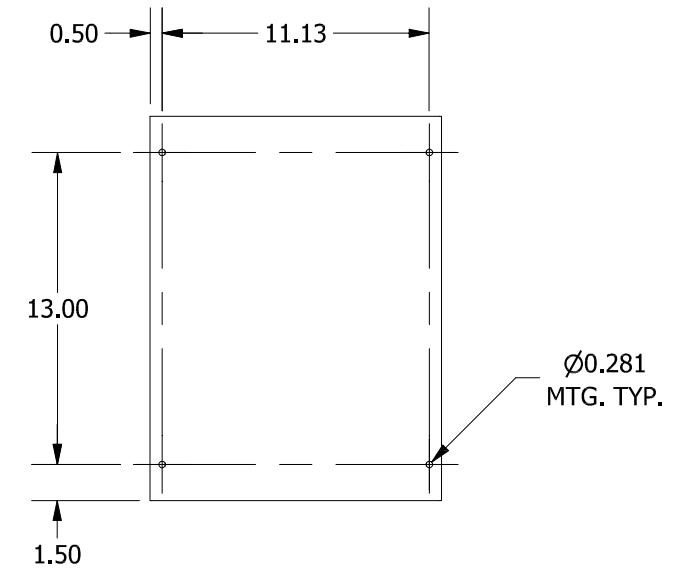

TOP VIEW

#8-32 X 3/8", TYPE 23,  
SELF TAPPING  
TRUSS HEAD SCREW (4 PL.)

TEAR-DROP SHAPED  
MTG. HOLE IN LID  
(4 PL.)

DETAIL A

FRONT VIEW

RIGHT SIDE VIEW

FRONT VIEW LID REMOVED

BACK VIEW

LEFT SIDE VIEW

BOTTOM VIEW

PART#: SC121608GNK  
(DATA SUBJECT TO CHANGE WITHOUT NOTICE)

THIS DRAWING IS PROPERTY OF HUBBELL INC. WIEGMANN  
ALL INFORMATION IS PROPRIETARY AND NOT TO BE DUPLICATED