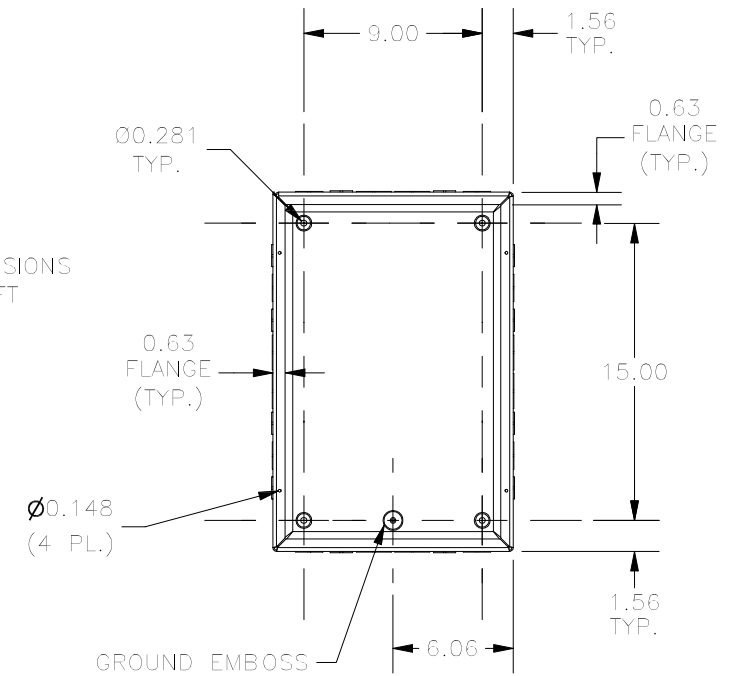

TOP VIEW

#8-32 X 3/8" ZINC PLATED, TYPE 23 SELF TAPPING, COMBINATION TRUSS HEAD SCREW (4 PL.)

FRONT VIEW

RIGHT SIDE VIEW

FRONT VIEW LID REMOVED

BOTTOM VIEW

LEFT SIDE VIEW

PART#: SC121806
 (DATA SUBJECT TO CHANGE WITHOUT NOTICE)