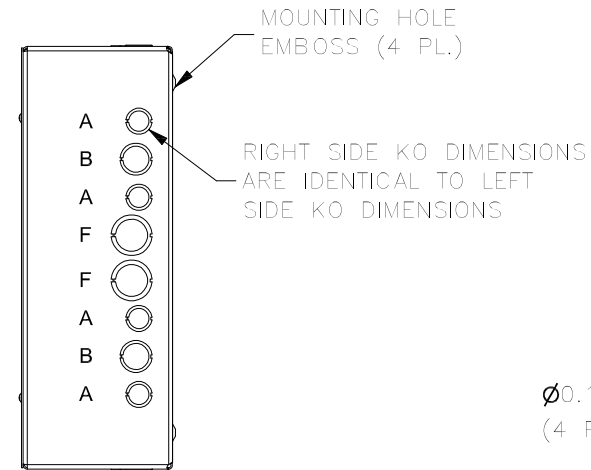

TOP VIEW

#8-32 X 3/8" ZINC PLATED, TYPE 23 SELF TAPPING, COMBINATION TRUSS HEAD SCREW (4 PL.)

FRONT VIEW

RIGHT SIDE VIEW

FRONT VIEW LID REMOVED

BOTTOM VIEW

LEFT SIDE VIEW

PART#: SC121806
 (DATA SUBJECT TO CHANGE WITHOUT NOTICE)