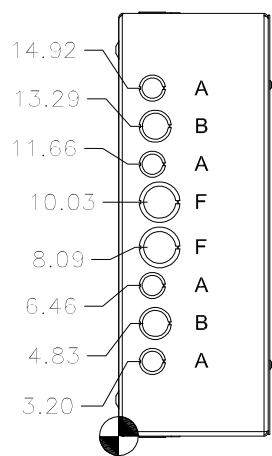

TOP VIEW

#8-32 X 3/8" ZINC PLATED, TYPE 23 SELF TAPPING, COMBINATION TRUSS HEAD SCREW (4 PL.)

FRONT VIEW

RIGHT SIDE VIEW

FRONT VIEW LID REMOVED

BOTTOM VIEW

LEFT SIDE VIEW

PART#: SC121806
 (DATA SUBJECT TO CHANGE WITHOUT NOTICE)