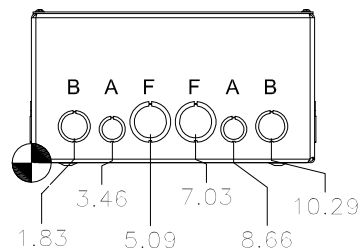

TOP VIEW

#8-32 X 3/8" ZINC PLATED, TYPE 23 SELF TAPPING, COMBINATION TRUSS HEAD SCREW (4 PL.)

FRONT VIEW

RIGHT SIDE VIEW

FRONT VIEW LID REMOVED

BOTTOM VIEW

LEFT SIDE VIEW

PART#: SC121806
 (DATA SUBJECT TO CHANGE WITHOUT NOTICE)