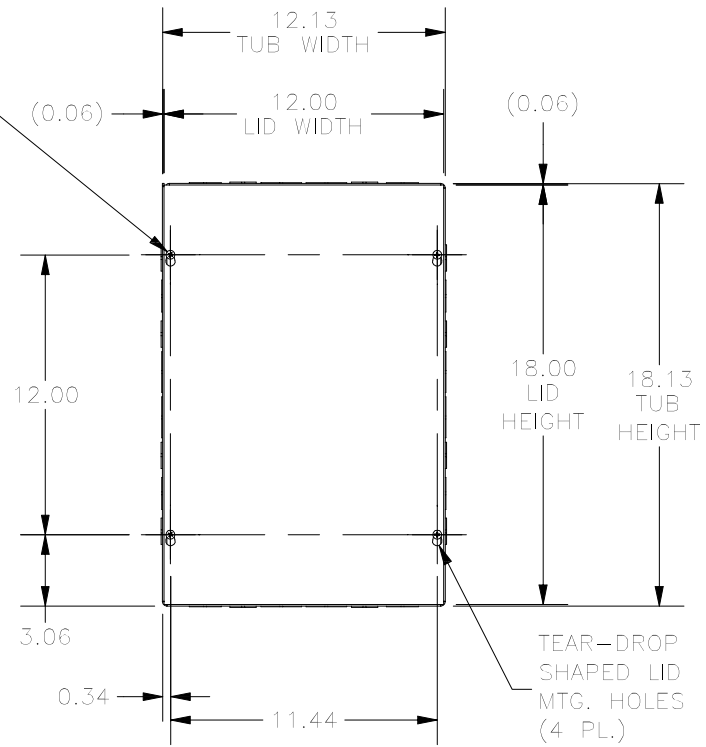

TOP VIEW

#8-32 X 3/8" ZINC PLATED, TYPE 23 SELF TAPPING, COMBINATION TRUSS HEAD SCREW (4 PL.)

FRONT VIEW

RIGHT SIDE VIEW

FRONT VIEW LID REMOVED

BOTTOM VIEW

LEFT SIDE VIEW

PART#: SC121806
 (DATA SUBJECT TO CHANGE WITHOUT NOTICE)