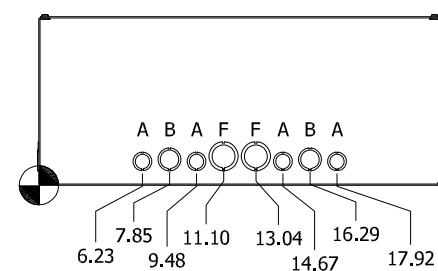

LEFT SIDE VIEW

FRONT VIEW

RIGHT SIDE VIEW

FRONT VIEW LID REMOVED

BACK VIEW

KNOCKOUT TABLE	
SIZE	DESCRIPTION
A	1/2" TO 3/4"
B	3/4 TO 1"
F	1" TO 1-1/4"

PART#: SC242410
 (DATA SUBJECT TO CHANGE WITHOUT NOTICE)