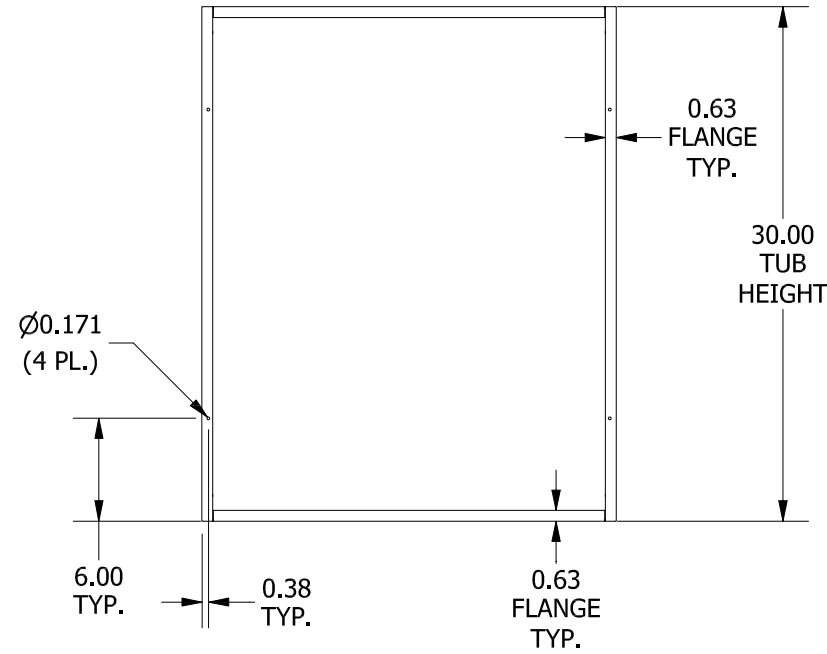

TOP VIEW

#10-32 X 3/8", TYPE 23,
SELF TAPPING
TRUSS HEAD SCREW (4 PL.)

TEAR-DROP SHAPED
MTG. HOLE IN LID
(4 PL.)

DETAIL A

FRONT VIEW

RIGHT SIDE VIEW

FRONT VIEW LID REMOVED

BACK VIEW

LEFT SIDE VIEW

BOTTOM VIEW

PART#: SC243010GNK
(DATA SUBJECT TO CHANGE WITHOUT NOTICE)

THIS DRAWING IS PROPERTY OF HUBBELL INC. WIEGMANN
ALL INFORMATION IS PROPRIETARY AND NOT TO BE DUPLICATED