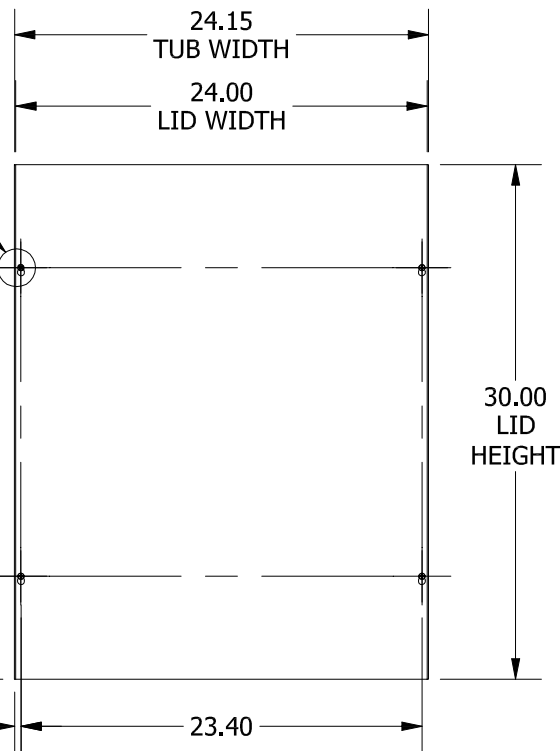

TOP VIEW

#10-32 X 3/8", TYPE 23,
SELF TAPPING
TRUSS HEAD SCREW (4 PL.)

TEAR-DROP SHAPED
MTG. HOLE IN LID
(4 PL.)

DETAIL A

FRONT VIEW

RIGHT SIDE VIEW

FRONT VIEW LID REMOVED

BACK VIEW

LEFT SIDE VIEW

BOTTOM VIEW

PART#: SC243010GNK
(DATA SUBJECT TO CHANGE WITHOUT NOTICE)

THIS DRAWING IS PROPERTY OF HUBBELL INC. WIEGMANN
ALL INFORMATION IS PROPRIETARY AND NOT TO BE DUPLICATED