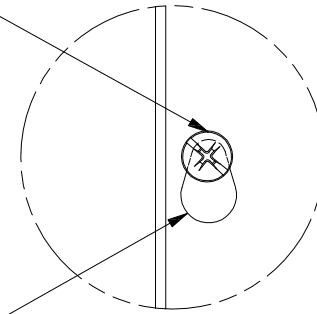

TOP VIEW

#10-32 X 3/8", TYPE 23,
SELF TAPPING
TRUSS HEAD SCREW (4 PL.)

TEAR-DROP SHAPED
MTG. HOLE IN LID
(4 PL.)

DETAIL A

FRONT VIEW

RIGHT SIDE VIEW

FRONT VIEW LID REMOVED

BACK VIEW

LEFT SIDE VIEW

BOTTOM VIEW

PART#: SC243010GNK
(DATA SUBJECT TO CHANGE WITHOUT NOTICE)

THIS DRAWING IS PROPERTY OF HUBBELL INC. WIEGMANN
ALL INFORMATION IS PROPRIETARY AND NOT TO BE DUPLICATED