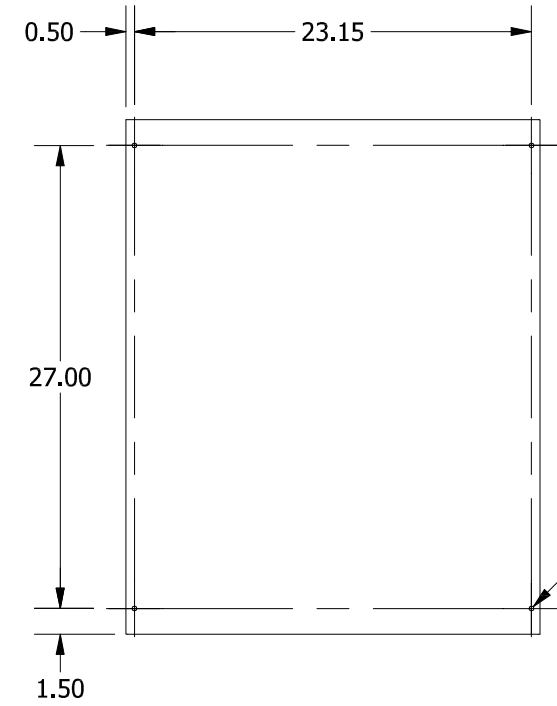

TOP VIEW

#10-32 X 3/8", TYPE 23,
SELF TAPPING
TRUSS HEAD SCREW (4 PL.)

TEAR-DROP SHAPED
MTG. HOLE IN LID
(4 PL.)

DETAIL A

FRONT VIEW

RIGHT SIDE VIEW

FRONT VIEW LID REMOVED

BACK VIEW

LEFT SIDE VIEW

BOTTOM VIEW

PART#: SC243010GNK
(DATA SUBJECT TO CHANGE WITHOUT NOTICE)

THIS DRAWING IS PROPERTY OF HUBBELL INC. WIEGMANN
ALL INFORMATION IS PROPRIETARY AND NOT TO BE DUPLICATED