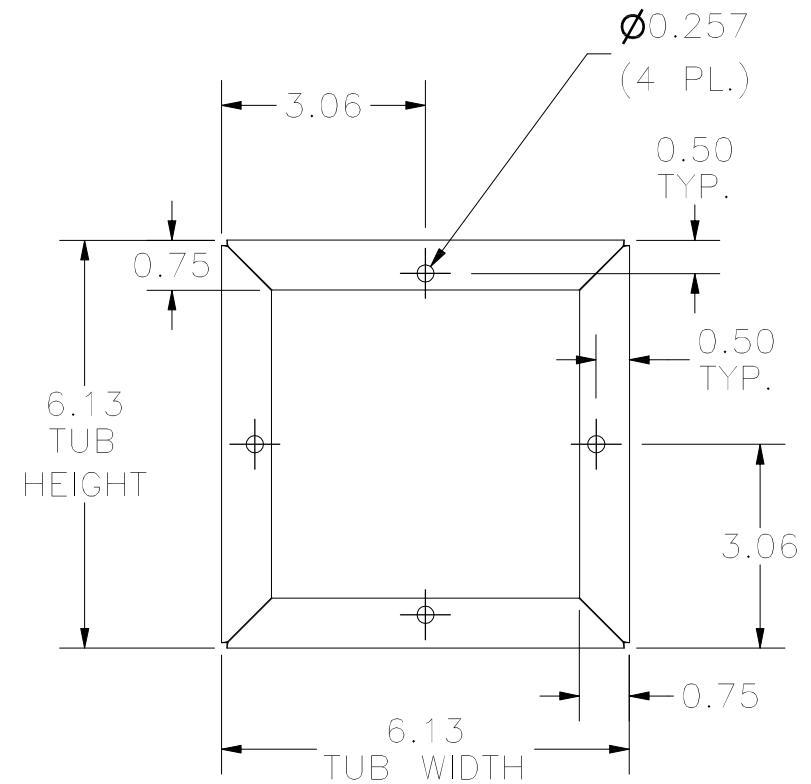

TOP VIEW

DETAIL D
(4 PL.)

LEFT SIDE VIEW

FRONT VIEW

RIGHT SIDE VIEW

FRONT VIEW TUB

BOTTOM VIEW

PART#: WA060604GSCG
(DATA SUBJECT TO CHANGE WITHOUT NOTICE)