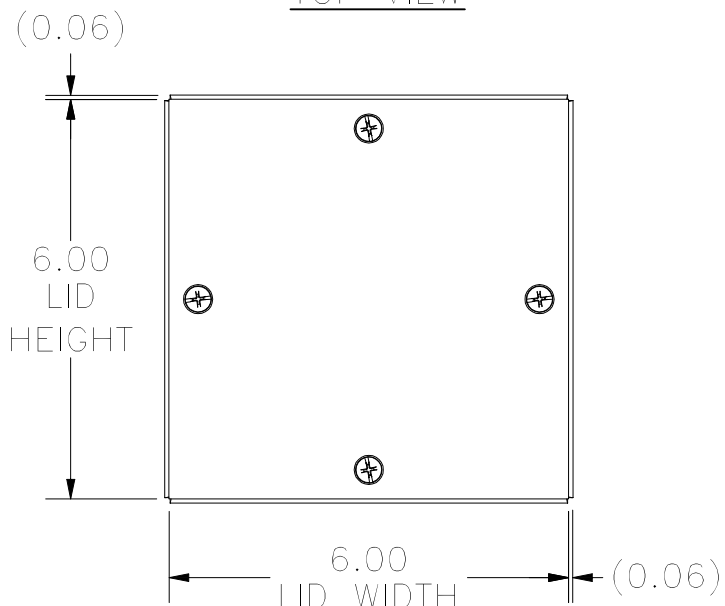

TOP VIEW

DETAIL D
(4 PL.)

LEFT SIDE VIEW

FRONT VIEW

RIGHT SIDE VIEW

FRONT VIEW TUB

BOTTOM VIEW

PART#: WA060604GSCG
(DATA SUBJECT TO CHANGE WITHOUT NOTICE)