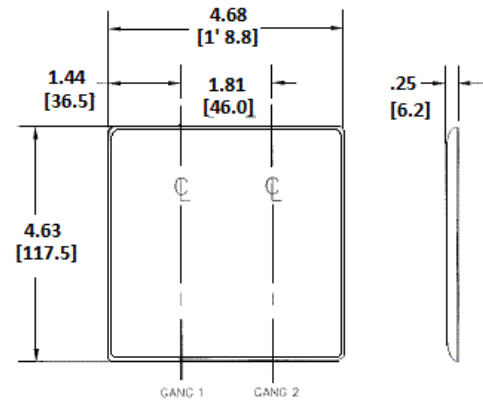

Wallplates Combination Wallplates, 2-Gang

HUBBELL

Features

- Reinforcement ribs for extra strength
- High-impact, self-extinguishing nylon material
- Captive screw feature holds mounting screw in place

Ordering Information

Description	Color	Catalog Number	UPC
2-Gang, 1-Toggle Opening, 1-Blank	Light Almond	NP113LA	883778118531

Listings

UL Listed
CSA Certified

Specifications

Material	Nylon
Plate Type	2-Gang
Plate Openings	Toggle, Blank
Mounting Screws	Steel painted, slotted head
Appearance	Smooth

Online Resources

Customer Use Drawing
eCatalog

Dimensions in Inches (mm)

Hubbell Wiring Device-Kellems • Hubbell Incorporated (Delaware) • 40 Waterview Drive • Shelton, CT 06484

Phone (800) 288-6000 • Fax (800) 255-1031 • Specifications subject to change without notice.