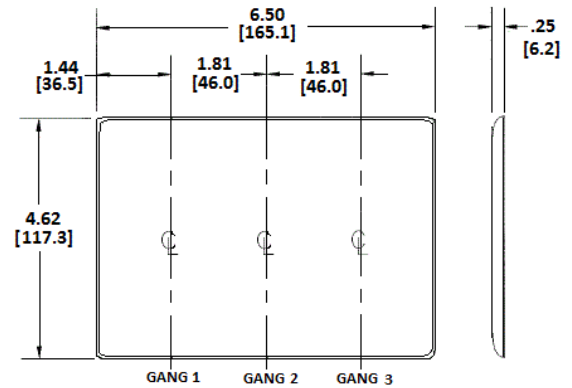

Wallplates Combination Wallplates, 3-Gang

BRYANT®

Features

- Reinforcement ribs for extra strength
- High-impact, self-extinguishing nylon material
- Captive screw feature holds mounting screw in place

Ordering Information

Description	Color	Catalog Number	UPC
3-Gang, 1-Toggle, 2-Decorator Openings	White	NP1262W	883778105432

Listings

UL Listed
CSA Certified

Specifications

Material	Nylon
Plate Type	3-Gang
Plate Openings	Toggle, Decorator
Mounting Screws	Steel painted, slotted head
Appearance	Smooth