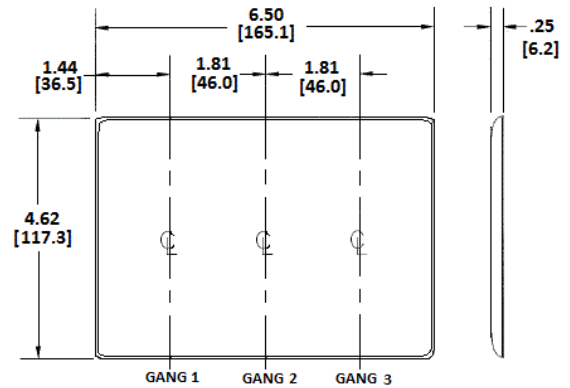

Wallplates Combination Wallplates, 3-Gang

HUBBELL

Features

- Reinforcement ribs for extra strength
- High-impact, self-extinguishing nylon material
- Captive screw feature holds mounting screw in place

Ordering Information

Description	Color	Catalog Number	UPC
3-Gang, 1-Toggle, 2-Decorator Openings	White	NP1262W	883778105432

Listings

UL Listed
CSA Certified

Specifications

Material	Nylon
Plate Type	3-Gang
Plate Openings	Toggle, Decorator
Mounting Screws	Steel painted, slotted head
Appearance	Smooth

Online Resources

Customer Use Drawing
eCatalog

Dimensions in Inches (mm)

Hubbell Wiring Device-Kellems • Hubbell Incorporated (Delaware) • 40 Waterview Drive • Shelton, CT 06484

Phone (800) 288-6000 • Fax (800) 255-1031 • Specifications subject to change without notice.