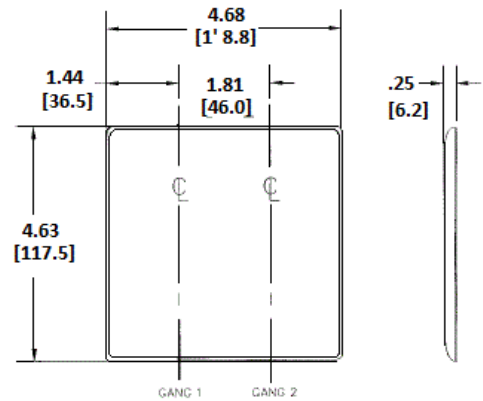

Wallplates
Combination Wallplates, 2-Gang

HUBBELL

Features

- Reinforcement ribs for extra strength
- High-impact, self-extinguishing nylon material
- Captive screw feature holds mounting screw in place

Ordering Information

Description	Color	Catalog Number	UPC
2-Gang, 1-Toggle, 1-Decorator Opening	White	NP126W	883778104497

Listings

UL Listed
CSA Certified

Specifications

Material	Nylon
Plate Type	2-Gang
Plate Openings	Toggle, Decorator
Mounting Screws	Steel painted, slotted head
Appearance	Smooth

Online Resources

[Customer Use Drawing](#)
[eCatalog](#)

Dimensions in Inches (mm)

Hubbell Wiring Device-Kellems • Hubbell Incorporated (Delaware) • 40 Waterview Drive • Shelton, CT 06484

Phone (800) 288-6000 • Fax (800) 255-1031 • Specifications subject to change without notice.