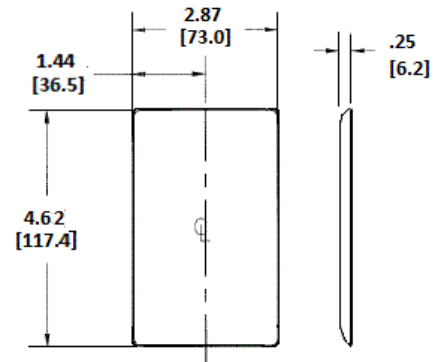

### Ordering Information

Description	Color	Catalog Number	UPC
1-Gang, 1 Blank, Strap Mount	Gray	NP14GY	883778103223

### Specifications

Material	Nylon
Size	1-Gang
Height	4.63" (117.6)
Width	2.88" (73.2)
Thickness	.06 in. (1.5)
Mounting Screw	Steel (painted slotted screw head)

### Online Resources

Customer Use Drawing  
eCatalog

Dimensions in Inches (mm)

Bryant Electric • An affiliate of Hubbell Incorporated (Delaware) • 40 Waterview Drive • Shelton, CT 06484  
Phone (800) 323-2792 • Specifications subject to change without notice