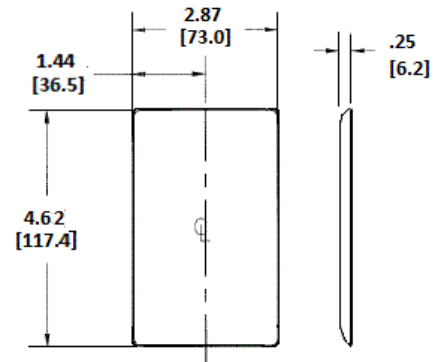

# HUBBELL

**Features**

- Reinforcement ribs for extra strength
- High-impact, self-extinguishing nylon material
- Captive screw feature holds mounting screw in place

**Ordering Information**

Description	Color	Catalog Number	UPC
1-Gang, 1 Blank, Strap Mount	Gray	NP14GY	883778103223

**Listings**

UL Listed  
CSA Certified

**Specifications**

Material	Nylon
Size	1-Gang
Height	4.63" (117.6)
Width	2.88" (73.2)
Thickness	.06 in. (1.5)
Mounting Screw	Steel (painted slotted screw head)

**Online Resources**

Customer Use Drawing  
eCatalog

Dimensions in Inches (mm)

Hubbell Wiring Device-Kellems • Hubbell Incorporated (Delaware) • 40 Waterview Drive • Shelton, CT 06484

Phone (800) 288-6000 • Fax (800) 255-1031 • Specifications subject to change without notice.