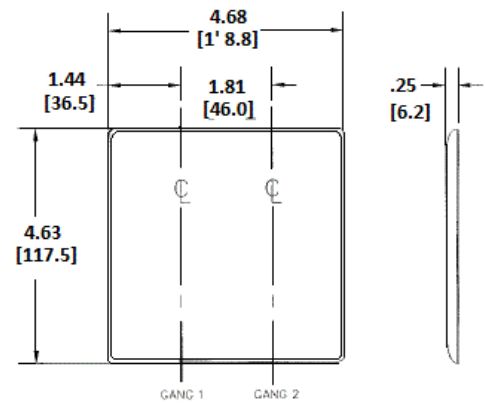

### Ordering Information

Description	Color	Catalog Number	UPC
2-Gang, 1-Toggle, 1-Duplex Opening	Gray	NP18GY	883778105203

### Specifications

Material	Nylon
Plate Type	2-Gang
Plate Openings	Toggle, Duplex
Mounting Screws	Steel painted, slotted head
Appearance	Smooth