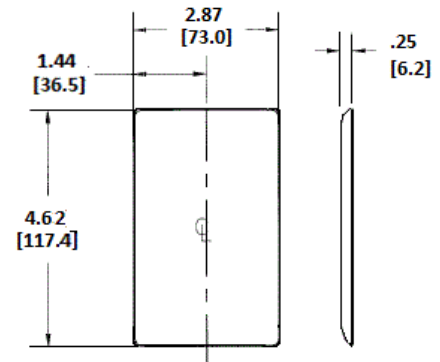

Ordering Information

Description	Color	Catalog Number	UPC
1-Gang, 1-Toggle Opening	Black	NP1BK	883778101632

Listings

UL Listed
CSA Certified

Specifications

Plate Material	Nylon
Plate Type	1-Gang
Plate Openings	Toggle switch
Mounting Screws	Steel painted, slotted head
Appearance	Smooth

Accessories

Screws
Adapters

Online Resources

Customer Use Drawing
eCatalog

Dimensions in Inches (mm)

Hubbell Wiring Device-Kellems • Hubbell Incorporated (Delaware) • 40 Waterview Drive • Shelton, CT 06484