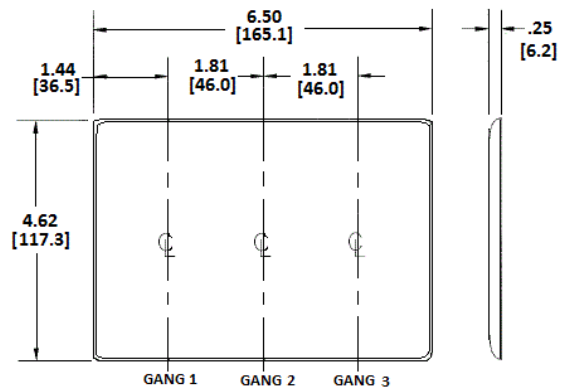

Wallplates
Combination Wallplates, 3-Gang

HUBBELL

Features

- Reinforcement ribs for extra strength
- High-impact, self-extinguishing nylon material
- Captive screw feature holds mounting screw in place

Ordering Information

Description	Color	Catalog Number	UPC
3-Gang, 2-Toggle, 1-Decorator Opening	Light Almond	NP226LA	883778118593

Listings

UL Listed
CSA Certified

Specifications

Material	Nylon
Plate Type	3-Gang
Plate Openings	Toggle, Decorator
Mounting Screws	Steel painted, slotted head
Appearance	Smooth

Online Resources

Customer Use Drawing
eCatalog

Dimensions in Inches (mm)

Hubbell Wiring Device-Kellems • Hubbell Incorporated (Delaware) • 40 Waterview Drive • Shelton, CT 06484

Phone (800) 288-6000 • Fax (800) 255-1031 • Specifications subject to change without notice.