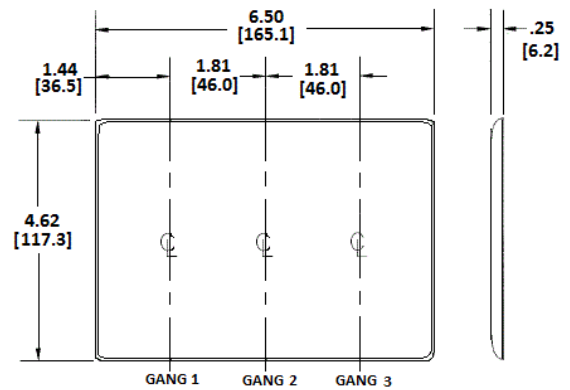

Wallplates Combination Wallplates, 3-Gang

HUBBELL

Features

- Reinforcement ribs for extra strength
- High-impact, self-extinguishing nylon material
- Captive screw feature holds mounting screw in place

Ordering Information

Description	Color	Catalog Number	UPC
3-Gang, 2-Toggle, 1-Decorator Opening	White	NP226W	883778105272

Listings

UL Listed
CSA Certified

Specifications

Material	Nylon
Plate Type	3-Gang
Plate Openings	Toggle, Decorator
Mounting Screws	Steel painted, slotted head
Appearance	Smooth

Online Resources

[Customer Use Drawing](#)
[eCatalog](#)

Dimensions in Inches (mm)

Hubbell Wiring Device-Kellems • Hubbell Incorporated (Delaware) • 40 Waterview Drive • Shelton, CT 06484

Phone (800) 288-6000 • Fax (800) 255-1031 • Specifications subject to change without notice.