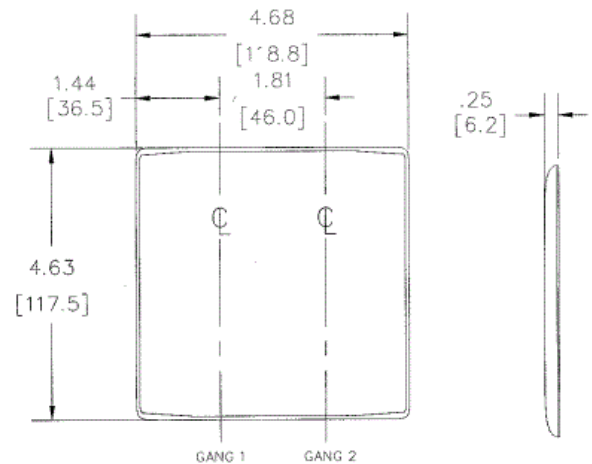

Description	Color	Catalog No.	UPC
2-Gang, 2 Blank, Box Mount	White	NP23W	883778102974

Listings

UL Listed
CSA Certified

Specifications

Material	Nylon
Thickness	.06 in. (1.5)
Mounting Screw	Steel
Height	4.63" (117.6)
Width	4.69" (119.1)