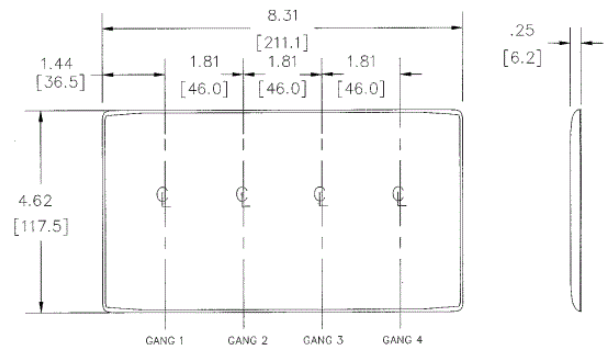

Wallplates Decorator Wallplates

HUBBELL

Features

- Reinforcement ribs for extra strength
- Captive screw feature holds mounting screw in place
- High-impact, self-extinguishing nylon material

Ordering Information

Description	Color	Catalog Number	UPC
4-Gang, 4-Decorator Openings	Brown	NP264	

Listings

UL Listed
CSA Certified

Specifications

Material	Nylon
Plate Type	4-Gang
Plate Openings	Decorator
Mounting Screws	Steel painted, slotted head
Appearance	Smooth

Online Resources

[Customer Use Drawing](#)
[eCatalog](#)

Dimensions in Inches (mm)

Hubbell Wiring Device-Kellems • Hubbell Incorporated (Delaware) • 40 Waterview Drive • Shelton, CT 06484

Phone (800) 288-6000 • Fax (800) 255-1031 • Specifications subject to change without notice.