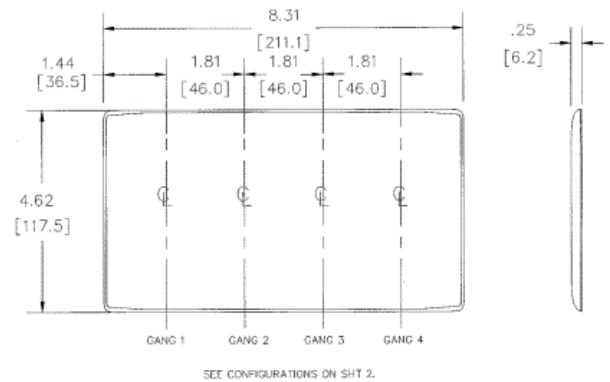

Description	Color	Catalog No.	UPC
4-Gang, 4-Decorator Openings	Gray	NP264GY	883778102660

Listings

UL Listed
CSA Certified

Specifications

Material	Nylon
Plate Type	4-Gang
Plate Openings	Decorator
Mounting Screws	Steel painted, slotted head
Appearance	Smooth