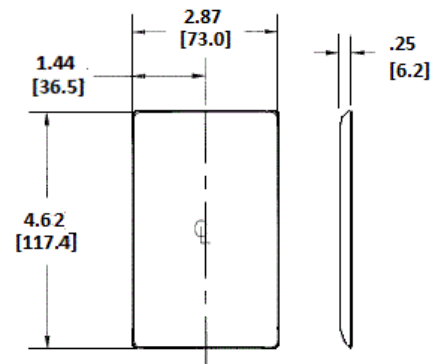

Description	Color	Catalog No.	UPC
1-Gang, Decorator	Almond	NP26AL	883778102448

Listings

UL Listed
CSA Certified

Specifications

Material	Nylon
Plate Type	1-Gang
Plate Openings	Decorator
Mounting Screws	Steel painted, slotted head
Appearance	Smooth