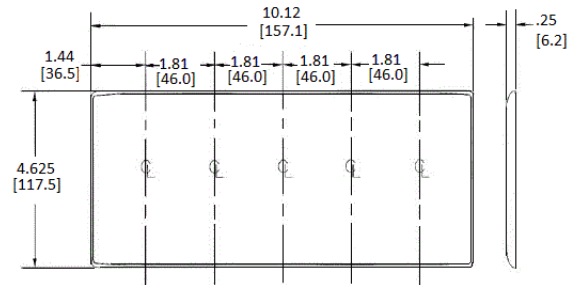

### Ordering Information

Description	Color	Catalog Number	UPC
5-Gang, 5-Toggle Openings	Light Almond	NP5LA	883778300813

### Specifications

Plate Material	Nylon
Plate Type	5-Gang
Plate Openings	Toggle switch
Mounting Screws	Steel painted, slotted head
Appearance	Smooth