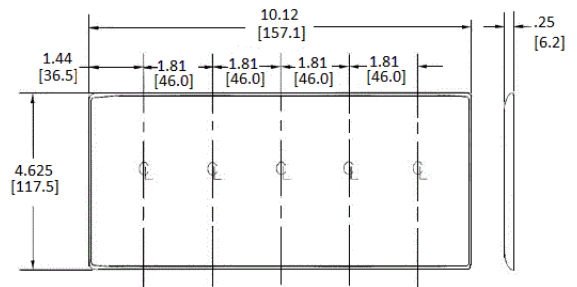

Wallplates Toggle Switch Wallplates

HUBBELL

Features

- Reinforcement ribs for extra strength
- High-impact, self-extinguishing nylon material
- Captive screw feature holds mounting screw in place

Ordering Information

Description	Color	Catalog Number	UPC
5-Gang, 5-Toggle Openings	White	NP5W	883778101939

Listings

UL Listed
CSA Certified

Specifications

Plate Material	Nylon
Plate Type	5-Gang
Plate Openings	Toggle
Mounting Screws	Steel painted, slotted head
Appearance	Smooth

Online Resources

Customer Use Drawing
eCatalog

Dimensions in Inches (mm)

Hubbell Wiring Device-Kellems • Hubbell Incorporated (Delaware) • 40 Waterview Drive • Shelton, CT 06484

Phone (800) 288-6000 • Fax (800) 255-1031 • Specifications subject to change without notice.