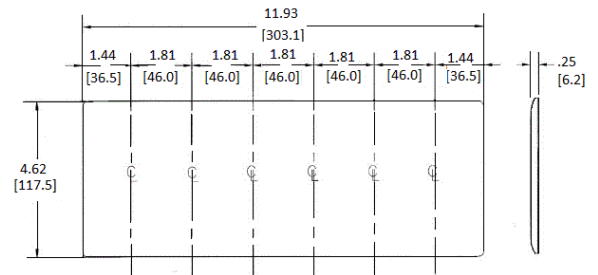

### Ordering Information

Description	Color	Catalog Number	UPC
6-Gang, 6-Toggle Openings	White	NP6W	883778102011

### Specifications

Plate Material	Nylon
Plate Type	6-Gang
Plate Openings	Toggle
Mounting Screws	Steel painted, slotted head
Appearance	Smooth