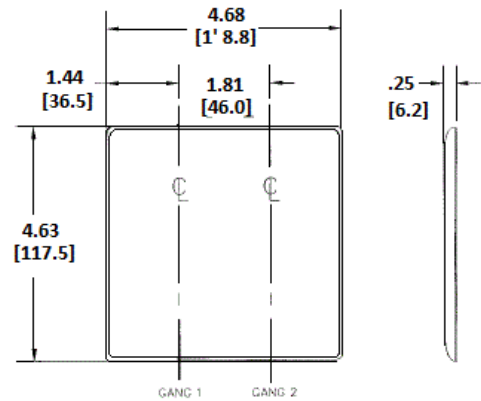

Wallplates Duplex Receptacle Wallplates

HUBBELL

Features

- Reinforcement ribs for extra strength
- Captive screw feature holds mounting screw in place
- High-impact, self-extinguishing nylon material

Ordering Information

Description	Color	Catalog No.	UPC
2-Gang, 2-Duplex Openings	Gray	NP82GY	883778102189

Listings

UL Listed
CSA Certified

Specifications

Plate Material	Nylon
Plate Type	2-Gang
Plate Openings	Duplex Receptacle
Mounting Screws	Steel painted, slotted head
Appearance	Smooth