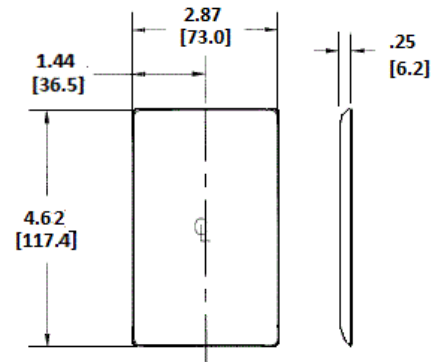

Description	Color	Catalog No.	UPC
1-Gang, Duplex Opening	Light Almond	NP8LA	883778118357

Listings

UL Listed
CSA Certified

Specifications

Plate Material	Nylon
Plate Type	1-Gang
Plate Openings	Duplex Receptacle
Mounting Screws	Steel painted, slotted head
Appearance	Smooth