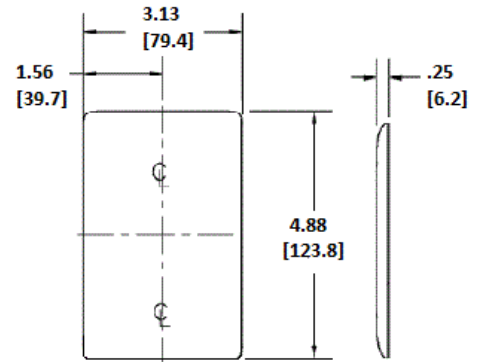

Ordering Information

Description	Color	Catalog Number	UPC
1-Gang, 1-Toggle Opening, Mid-Size	Brown	NPJ1	883778105890

Listings

UL Listed
CSA Certified

Specifications

Plate Material	Nylon
Plate Type	1-Gang
Plate Openings	Toggle switch
Mounting Screws	Steel painted, slotted head
Appearance	Smooth

Accessories

Screws
Adapters

Online Resources

Customer Use Drawing
eCatalog

Dimensions in Inches (mm)

Hubbell Wiring Device-Kellems • Hubbell Incorporated (Delaware) • 40 Waterview Drive • Shelton, CT 06484