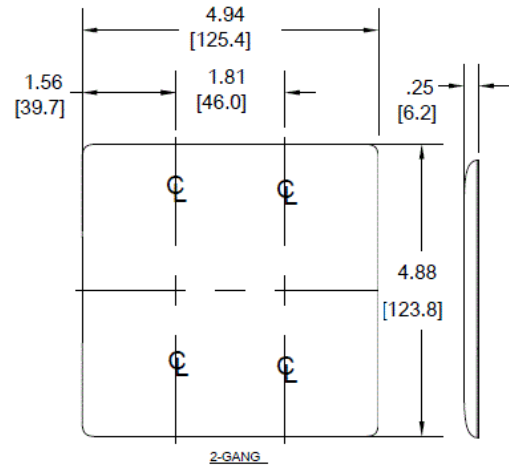

### Ordering Information

Description	Color	Catalog Number	UPC
2-Gang, 1-Toggle, 1-Decorator Opening, Mid-Size	Ivory	NPJ126I	883778108785

### Specifications

Material	Nylon
Plate Type	2-Gang
Plate Openings	Toggle, Decorator
Mounting Screws	Steel painted, slotted head
Appearance	Smooth

### Online Resources

Customer Use Drawing  
eCatalog

Dimensions in Inches (mm)

Hubbell Wiring Device-Kellems • Hubbell Incorporated (Delaware) • 40 Waterview Drive • Shelton, CT 06484

Phone (800) 288-6000 • Fax (800) 255-1031 • Specifications subject to change without notice.