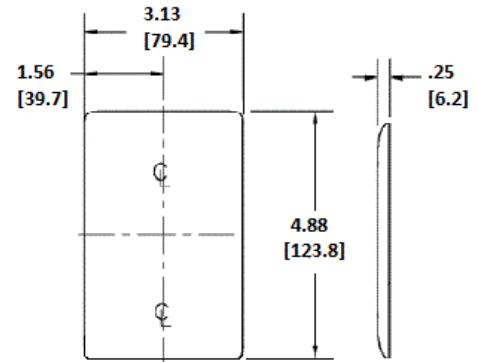

Ordering Information

Description	Color	Catalog Number	UPC
1-Gang, 1-Toggle Opening, Mid-Size	Red	NPJ1R	883778105951

Listings

UL Listed
CSA Certified

Specifications

Plate Material	Nylon
Plate Type	1-Gang
Plate Openings	Toggle switch
Mounting Screws	Steel painted, slotted head
Appearance	Smooth

Accessories

Screws
Adapters

Online Resources

Customer Use Drawing
eCatalog

Dimensions in Inches (mm)

Hubbell Wiring Device-Kellems • Hubbell Incorporated (Delaware) • 40 Waterview Drive • Shelton, CT 06484