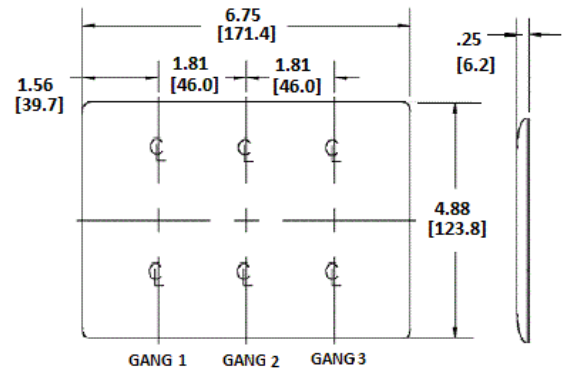

Wallplates Decorator Wallplates

HUBBELL

Features

- Reinforcement ribs for extra strength
- Curved corners for improved aesthetics
- High-impact, self-extinguishing nylon material

Ordering Information

Description	Color	Catalog No.	UPC
3-Gang, 3-Decorator Openings, Mid-Size	Ivory	NPJ2631	883778106866

Listings

UL Listed
CSA Certified

Specifications

Material	Nylon
Plate Type	3-Gang
Plate Openings	Decorator
Mounting Screws	Steel painted, slotted head
Appearance	Smooth

Online Resources

Customer Use Drawing
eCatalog