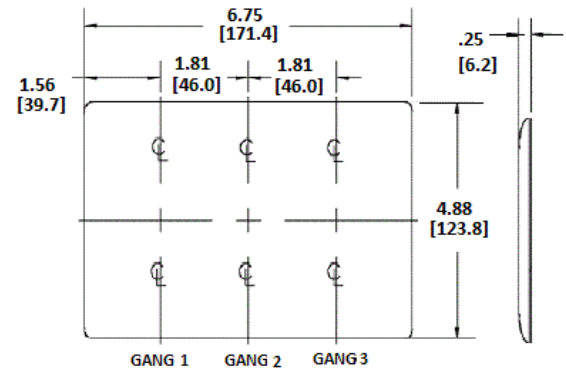

Wallplates Combination Wallplates, 3-Gang

HUBBELL

Features

- Reinforcement ribs for extra strength
- High-impact, self-extinguishing nylon material
- Captive screw feature holds mounting screw in place

Ordering Information

Description	Color	Catalog Number	UPC
3-Gang, 2-Toggle, 1-Duplex Opening	White	NPJ28W	883778109652

Listings

UL Listed
CSA Certified

Specifications

Material	Nylon
Plate Type	3-Gang
Plate Openings	Toggle, Duplex
Mounting Screws	Steel painted, slotted head
Appearance	Smooth

Online Resources

[Customer Use Drawing](#)
[eCatalog](#)

Dimensions in Inches (mm)

Hubbell Wiring Device-Kellems • Hubbell Incorporated (Delaware) • 40 Waterview Drive • Shelton, CT 06484

Phone (800) 288-6000 • Fax (800) 255-1031 • Specifications subject to change without notice.