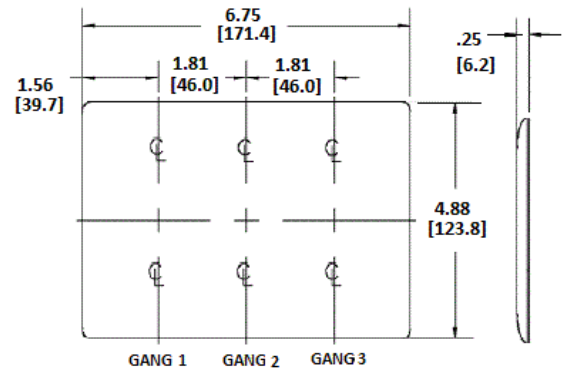

### Specifications

Plate Material	Nylon
Plate Type	3-Gang
Plate Openings	Toggle switch
Mounting Screws	Steel painted, slotted head
Appearance	Smooth

### Online Resources

Customer Use Drawing  
eCatalog

Dimensions in Inches (mm)

Hubbell Wiring Device-Kellems • Hubbell Incorporated (Delaware) • 40 Waterview Drive • Shelton, CT 06484

Phone (800) 288-6000 • Fax (800) 255-1031 • Specifications subject to change without notice.