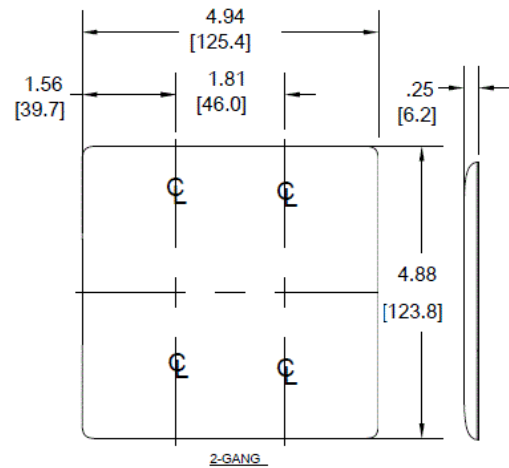

Wallplates Single Receptacle Wallplates

HUBBELL

Features

- Reinforcement ribs for extra strength
- High-impact, self-extinguishing nylon material
- Captive screw feature holds mounting screw in place
- 1-Single 2.16 in. (54.9) Diameter Opening

Ordering Information

Description	Color	Catalog Number	UPC
2-Gang, Mid-Size, 1-Single Receptacle Opening, 216" (54.9) Dia. Hole	Ivory	NPJ7031	883778108068

Listings

UL Listed
CSA Certified

Specifications

Plate Material	Nylon
Thickness	.06 in. (1.5)
Mounting Screw	Steel
Hole Diameter	2.16 in. (54.9)
Size	1-Gang
Height	4.88" (124.0)

Online Resources

Customer Use Drawing
eCatalog

Dimensions in Inches (mm)

Hubbell Wiring Device-Kellems • Hubbell Incorporated (Delaware) • 40 Waterview Drive • Shelton, CT 06484

Phone (800) 288-6000 • Fax (800) 255-1031 • Specifications subject to change without notice.