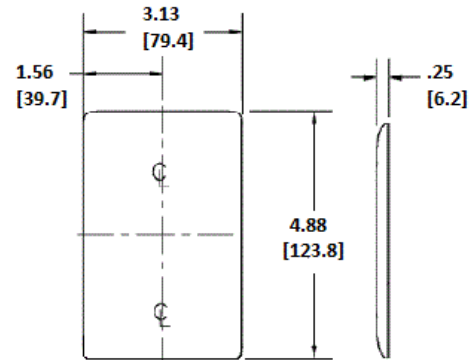

### Features

- Reinforcement ribs for extra strength
- High-impact, self-extinguishing nylon material
- Captive screw feature holds mounting screw in place
- 1-Single 2.16 in. (54.9) Diameter Opening

### Ordering Information

Description	Color	Catalog Number	UPC
1-Gang, Mid-Size, 1-Single Receptacle Opening, 2.16" (54.9) Dia. Hole	Brown	NPJ724	883778107979

### Specifications

Plate Material	Nylon
Thickness	.06 in. (1.5)
Mounting Screw	Steel
Hole Diameter	2.16 in. (54.9)
Size	1-Gang
Height	4.88" (124.0)

### Online Resources

Customer Use Drawing  
eCatalog

Dimensions in Inches (mm)

Hubbell Wiring Device-Kellems • Hubbell Incorporated (Delaware) • 40 Waterview Drive • Shelton, CT 06484

Phone (800) 288-6000 • Fax (800) 255-1031 • Specifications subject to change without notice.