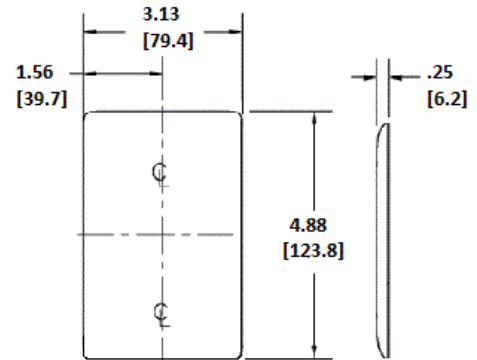

### Features

- Reinforcement ribs for extra strength
- High-impact, self-extinguishing nylon material
- Captive screw feature holds mounting screw in place
- 1-Single 2.16 in. (54.9) Diameter Opening

### Ordering Information

Description	Color	Catalog Number	UPC
1-Gang, Mid-Size, 1-Single Receptacle Opening, 2.16" (54.9) Dia. Hole	Gray	NPJ724GY	883778107993

### Specifications

Plate Material	Nylon
Thickness	.06 in. (1.5)
Mounting Screw	Steel
Hole Diameter	2.16 in. (54.9)
Size	1-Gang
Height	4.88" (124.0)

### Online Resources

Customer Use Drawing  
eCatalog

Dimensions in Inches (mm)

Hubbell Wiring Device-Kellems • Hubbell Incorporated (Delaware) • 40 Waterview Drive • Shelton, CT 06484

Phone (800) 288-6000 • Fax (800) 255-1031 • Specifications subject to change without notice.